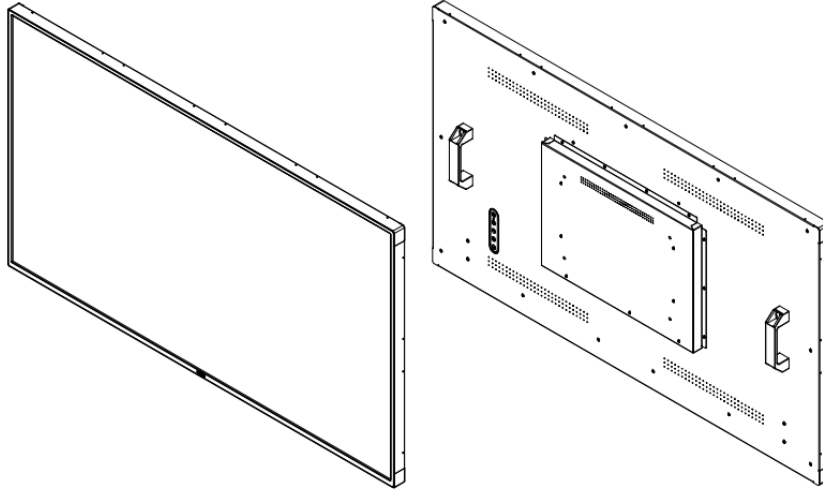

Mechanical Drawing

Outline Dimensions

Unit:mm

NOTE :

O.D. : OUTLINE DIMENSION

B.O. : BEZEL OPENING

A.A. : LCD ACTIVE AREA

A : 4-M6_USER HOLE_MAX Depth=9mm

Ordering Information

Part Number	Description
ULO4904-LUB-S11	49", 700nits, 3840x2160, HTni, LID49C, AD68415HHP, O/B, DC24V, 3in1, V1

Optional Accessories

Part Number	Description
810618301010	CABLE.POWER.AC.1830mm USA type
810618301090	CABLE,POWER,AC,1830mm Europe type
810618301050	CABLE.POWER.AC.1830mm UK type
810618301170	CABLE.POWER,AC,1830mm Australia type
810618301031	CABLE.POWER.AC.1830mm Japan type