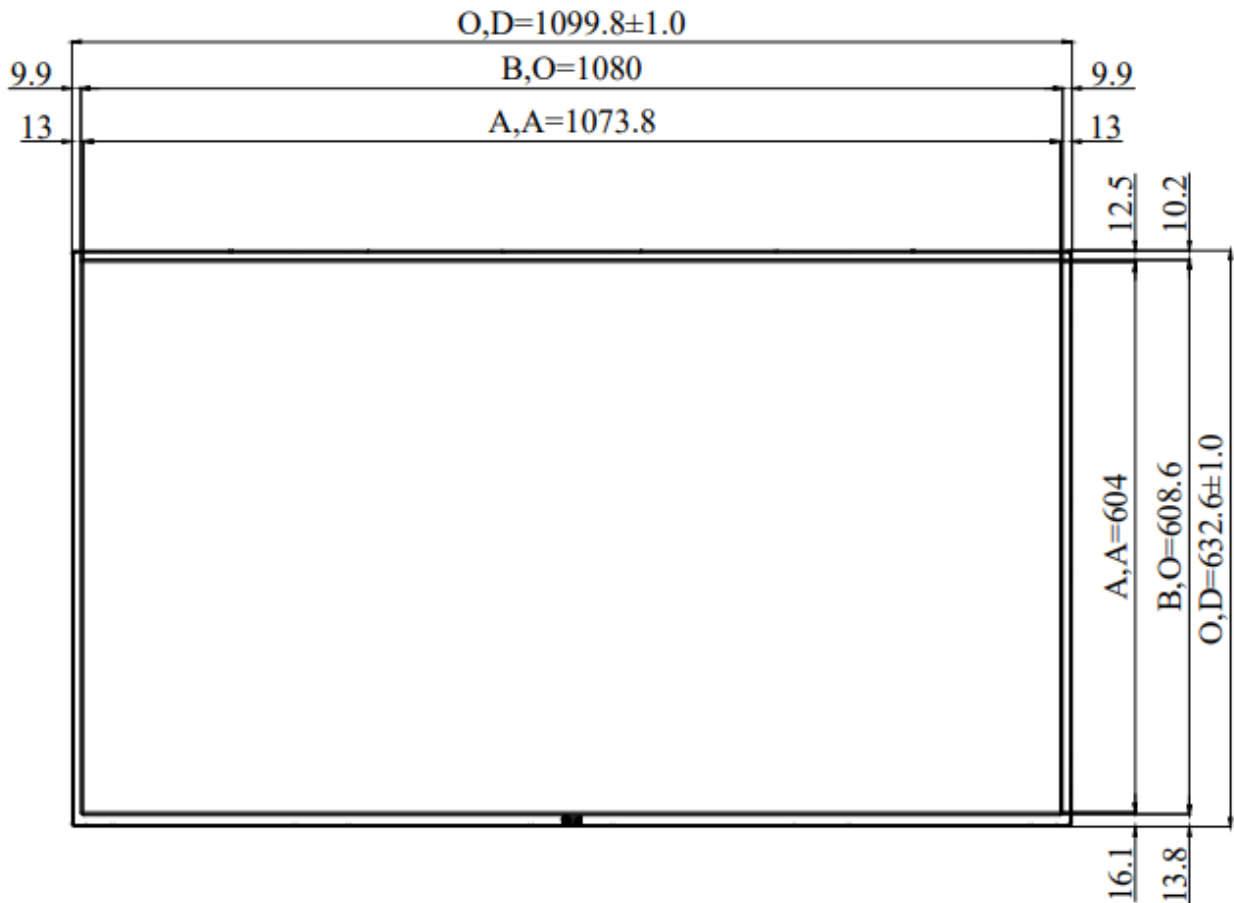

Key Features

- High Brightness 700 nits
- LED Backlight
- LCD Blacking Defect Free (H-Tni 110°C)
- Slim Bezel
- BL MTBF: 100,000 hours

Specifications

Model Name	ULO4904-LNU
Description	49" TFT LCD, 700 nits LED Backlight, 3840x2160
Screen Size	49"
Display Area (mm)	1073.8(H) x 604(V)
Brightness	700 cd/m ²
Resolution	3840 x 2160
Aspect Ratio	16 : 9
Contrast Ratio	900: 1
Pixel Pitch (mm)	0.27963(H) x 0.27963(V)
Pixel Pre Inch (PPI)	90
Viewing Angle	178°(H),178°(V)
Color Saturation (NTSC)	80%
Display Colors	1.07G
Response Time (Typical)	8ms
Panel Interface	V-by-One
AD Board Input Interface	HDMIx2, DP
Input Power	DC24V
Power Consumption	105W
OSD Key	5 Keys (Power Switch, Menu, +, Exit, -)
OSD Control	Brightness, Color, Contrast, H/V Position...etc
Dimensions (mm)	1099.8 x 632.6 x 69.9
Bezel Size(U/B/L/R)	12.5/16.1/13/13 mm
Weight (Net)	22kg
Mounting	300x200 mm
Operating Temperature	0 °C ~ 50 °C
Storage Temperature	-20 °C ~ 60 °C

Mechanical Drawing

Outline Dimensions

Unit:mm

NOTE :

O.D. : OUTLINE DIMENSION

B.O. : BEZEL OPENING

A.A. : LCD ACTIVE AREA

A : 4-M6_USER HOLE_MAX Depth=9mm

Ordering Information

Part Number	Description
ULO4904-LUB-S11	49", 700nits, 3840x2160, HTni, LID49C, AD68415HHP, O/B, DC24V, 3in1, V1

Optional Accessories

Part Number	Description
810618301010	CABLE.POWER.AC.1830mm USA type
810618301090	CABLE,POWER,AC,1830mm Europe type
810618301050	CABLE.POWER.AC.1830mm UK type
810618301170	CABLE.POWER,AC,1830mm Australia type
810618301031	CABLE.POWER.AC.1830mm Japan type