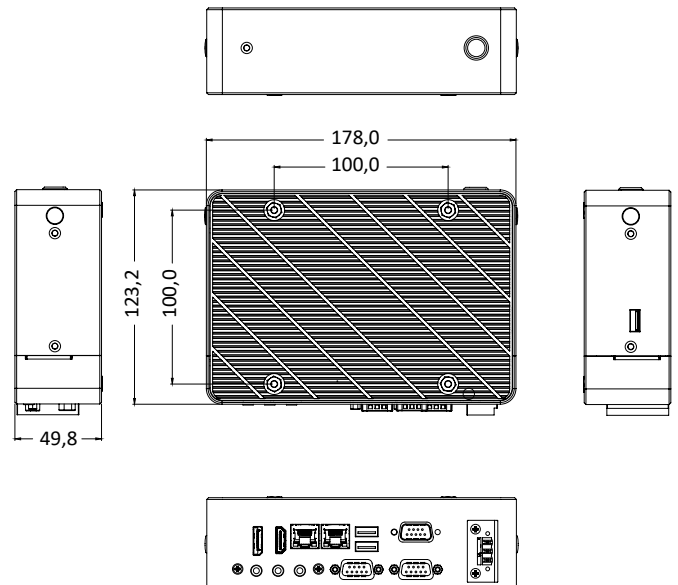

Dimensions