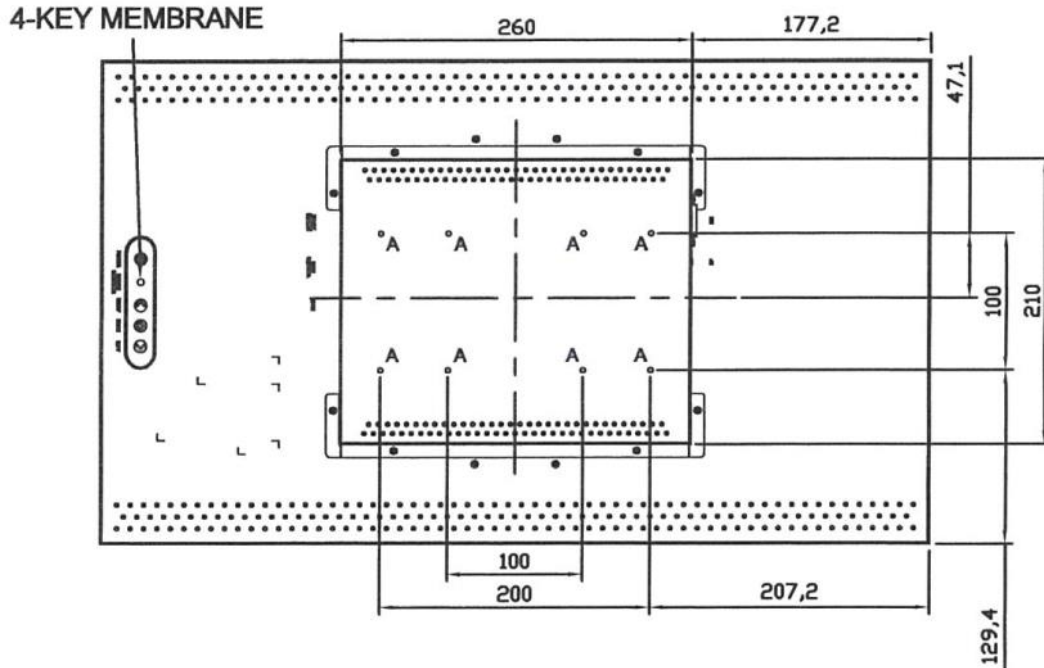

Key Features

- High Brightness 1000 nits
- Sunlight Readable
- LED Backlight
- Low Power Consumption
- BL MTBF: 100,000 hours

Specifications

Model Name	DLO2705-B
Description	27" TFT LCD, 1000 nits LED Backlight, 1920x1080
Screen Size	27"
Display Area (mm)	597.888(H)x336.312(V)
Brightness	1000 cd/m ²
Resolution	1920x1080
Aspect Ratio	16 : 9
Contrast Ratio	1030 : 1
Pixel Pitch (mm)	0.3114(H)x0.3114(V)
Pixel Per Inch (PPI)	81
Viewing Angle	178°(H),178°(V)
Color Saturation (NTSC)	85%
Display Colors	16.7M
Response Time (Typical)	14ms
Panel Interface	LVDS
Input Interface	DVI-I, DP
Input Power	DC12V
Power Consumption	31W
OSD Key	4 Keys (Power Switch, Menu, +, -)
OSD Control	Brightness, Color, Contrast, Auto Turing, H/V Position...etc
Dimensions (mm)	614.5x358.7x49
Bezel Size(U/B/L/R)	8.244/14.144/8.306/8.306 mm
Weight (Net)	6.6kg
Mounting	100x100, 200x100
Operating Temperature	0 °C ~ 50 °C
Storage Temperature	-20 °C ~ 60 °C

Mechanical Drawing

Outline Dimensions

Unit: mm

Note :

O.D : Outline Dimension

B.O : Bezel Opening

A.A : LCD Active Area

A:8-M4_USER_HOLE_MAX_DEPTH=6mm

B:10-M3_USER_HOLE_MAX_DEPTH=6mm

Ordering Information

Part Number	Description
DLO2705-BNB-I11	27",1000nits,1920x1080,AD6038GDP+LID,O/B,DC12V,V2

Optional Accessories

Part Number	Description
810618301010	CABLE,POWER,AC,1830mm USA type
810618301090	CABLE,POWER,AC,1830mm Europe type
810618301050	CABLE,POWER,AC,1830mm UK type
810618301170	CABLE,POWER,AC,1830mm Australia type
810618301031	CABLE,POWER,AC,1830mm Japan type