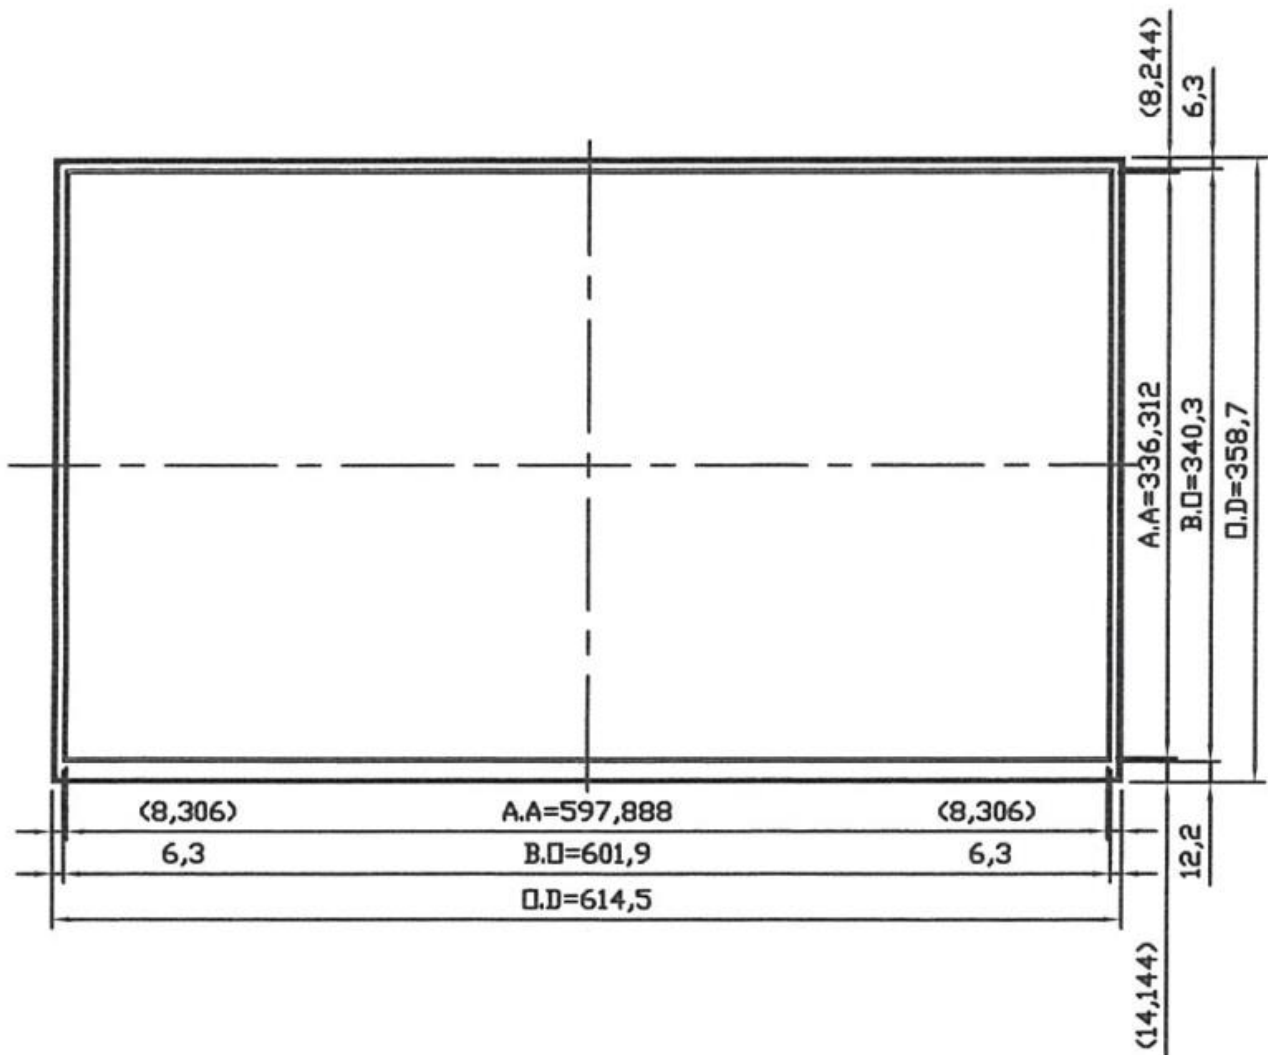

Key Features

- High Brightness 1000 nits
- Sunlight Readable
- LED Backlight
- Low Power Consumption
- BL MTBF: 100,000 hours

Specifications

Model Name	DLO2705-B
Description	27" TFT LCD, 1000 nits LED Backlight, 1920x1080
Screen Size	27"
Display Area (mm)	597.888(H)x336.312(V)
Brightness	1000 cd/m ²
Resolution	1920x1080
Aspect Ratio	16 : 9
Contrast Ratio	1030 : 1
Pixel Pitch (mm)	0.3114(H)x0.3114(V)
Pixel Per Inch (PPI)	81
Viewing Angle	178°(H),178°(V)
Color Saturation (NTSC)	85%
Display Colors	16.7M
Response Time (Typical)	14ms
Panel Interface	LVDS
Input Interface	DVI-I, DP
Input Power	DC12V
Power Consumption	31W
OSD Key	4 Keys (Power Switch, Menu, +, -)
OSD Control	Brightness, Color, Contrast, Auto Turing, H/V Position...etc
Dimensions (mm)	614.5x358.7x49
Bezel Size(U/B/L/R)	8.244/14.144/8.306/8.306 mm
Weight (Net)	6.6kg
Mounting	100x100, 200x100
Operating Temperature	0 °C ~ 50 °C
Storage Temperature	-20 °C ~ 60 °C

Mechanical Drawing

Outline Dimensions

Unit: mm

Note :

O.D : Outline Dimension

B.O : Bezel Opening

A.A : LCD Active Area

A:8-M4_USER_HOLE_MAX_DEPTH=6mm