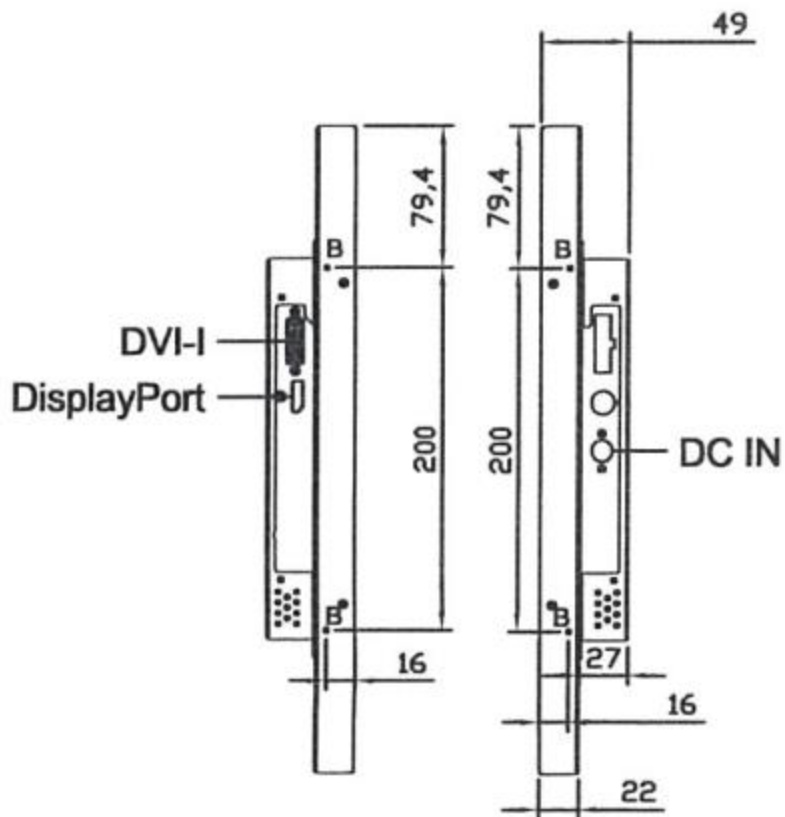

DLO2705-B
27" TFT LCD, 1000nits LED Backlight, 1920x1080

The **DLO2705-B** is a 27 inch industrial grade sunlight readable LCD, with high brightness 1000 nits, it produce sharp images, crisp text and lifelike colors. The Durapixel LED backlight technology ensures high reliability and low power consumption, suitable for outdoor application, kiosk, factory automation, military, transportation and gaming application.

Key Features

- High Brightness 1000 nits
- Sunlight Readable
- LED Backlight
- Low Power Consumption
- BL MTBF: 100,000 hours

Specifications

Model Name	DLO2705-B
Description	27" TFT LCD, 1000 nits LED Backlight, 1920x1080
Screen Size	27"
Display Area (mm)	597.888(H)x336.312(V)
Brightness	1000 cd/m ²
Resolution	1920x1080
Aspect Ratio	16 : 9
Contrast Ratio	1030 : 1
Pixel Pitch (mm)	0.3114(H)x0.3114(V)
Pixel Per Inch (PPI)	81
Viewing Angle	178°(H),178°(V)
Color Saturation (NTSC)	85%
Display Colors	16.7M
Response Time (Typical)	14ms
Panel Interface	LVDS
Input Interface	DVI-I, DP
Input Power	DC12V
Power Consumption	31W
OSD Key	4 Keys (Power Switch, Menu, +, -)
OSD Control	Brightness, Color, Contrast, Auto Turing, H/V Position...etc
Dimensions (mm)	614.5x358.7x49
Bezel Size(U/B/L/R)	8.244/14.144/8.306/8.306 mm
Weight (Net)	6.6kg
Mounting	100x100, 200x100
Operating Temperature	0 °C ~ 50 °C
Storage Temperature	-20 °C ~ 60 °C

Mechanical Drawing

Outline Dimensions

Unit: mm

Note :

O.D : Outline Dimension

B.O : Bezel Opening

A.A : LCD Active Area

A:8-M4_USER_HOLE_MAX_DEPTH=6mm

B:10-M3_USER_HOLE_MAX_DEPTH=6mm

Ordering Information

Part Number	Description
DLO2705-BNB-I11	27",1000nits,1920x1080,AD6038GDP+LID,O/B,DC12V,V2

Optional Accessories

Part Number	Description
810618301010	CABLE,POWER,AC,1830mm USA type
810618301090	CABLE,POWER,AC,1830mm Europe type
810618301050	CABLE,POWER,AC,1830mm UK type
810618301170	CABLE,POWER,AC,1830mm Australia type
810618301031	CABLE,POWER,AC,1830mm Japan type