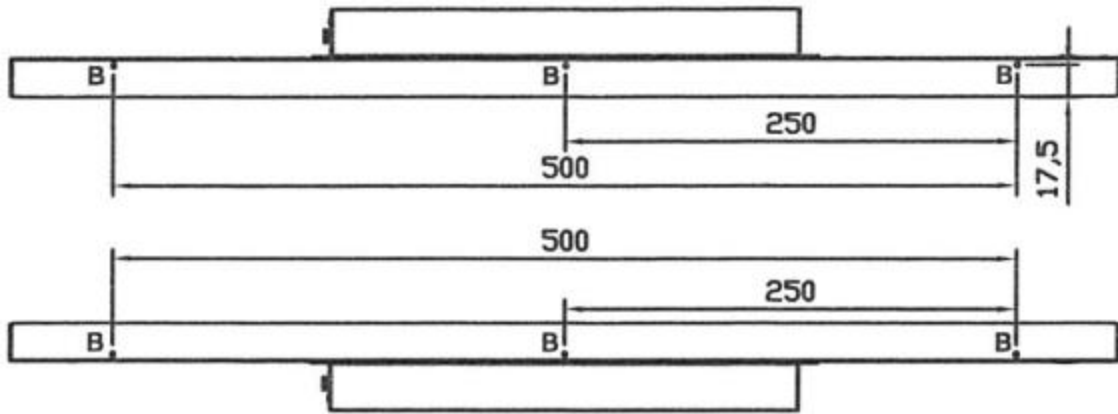

Key Features

- High Brightness 1000 nits
- Sunlight Readable
- LED Backlight
- Low Power Consumption
- BL MTBF: 100,000 hours

Specifications

Model Name	DLO2705-B
Description	27" TFT LCD, 1000 nits LED Backlight, 1920x1080
Screen Size	27"
Display Area (mm)	597.888(H)x336.312(V)
Brightness	1000 cd/m ²
Resolution	1920x1080
Aspect Ratio	16 : 9
Contrast Ratio	1030 : 1
Pixel Pitch (mm)	0.3114(H)x0.3114(V)
Pixel Per Inch (PPI)	81
Viewing Angle	178°(H),178°(V)
Color Saturation (NTSC)	85%
Display Colors	16.7M
Response Time (Typical)	14ms
Panel Interface	LVDS
Input Interface	DVI-I, DP
Input Power	DC12V
Power Consumption	31W
OSD Key	4 Keys (Power Switch, Menu, +, -)
OSD Control	Brightness, Color, Contrast, Auto Turing, H/V Position...etc
Dimensions (mm)	614.5x358.7x49
Bezel Size(U/B/L/R)	8.244/14.144/8.306/8.306 mm
Weight (Net)	6.6kg
Mounting	100x100, 200x100
Operating Temperature	0 °C ~ 50 °C
Storage Temperature	-20 °C ~ 60 °C

Mechanical Drawing

Outline Dimensions

Unit: mm

Note :

O.D : Outline Dimension

B.O : Bezel Opening

A.A : LCD Active Area

A:8-M4_USER_HOLE_MAX_DEPTH=6mm

B:10-M3_USER_HOLE_MAX_DEPTH=6mm

Ordering Information

Part Number	Description
DLO2705-BNB-I11	27",1000nits,1920x1080,AD6038GDP+LID,O/B,DC12V,V2

Optional Accessories

Part Number	Description
810618301010	CABLE,POWER,AC,1830mm USA type
810618301090	CABLE,POWER,AC,1830mm Europe type
810618301050	CABLE,POWER,AC,1830mm UK type
810618301170	CABLE,POWER,AC,1830mm Australia type
810618301031	CABLE,POWER,AC,1830mm Japan type