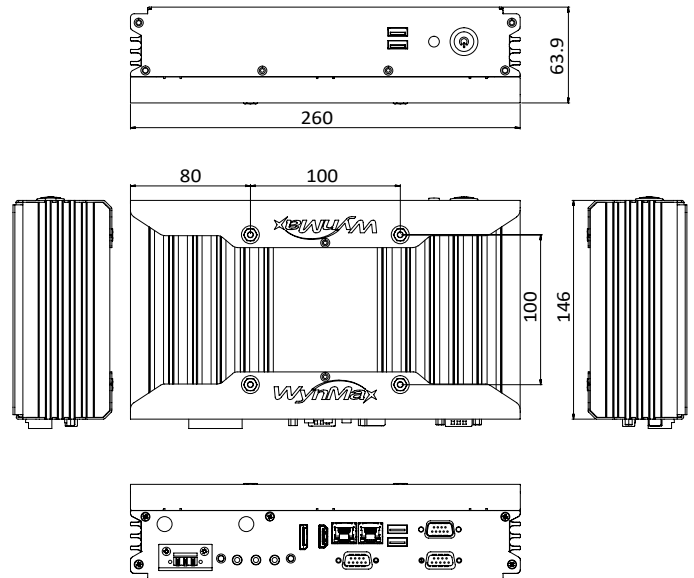

Dimensions