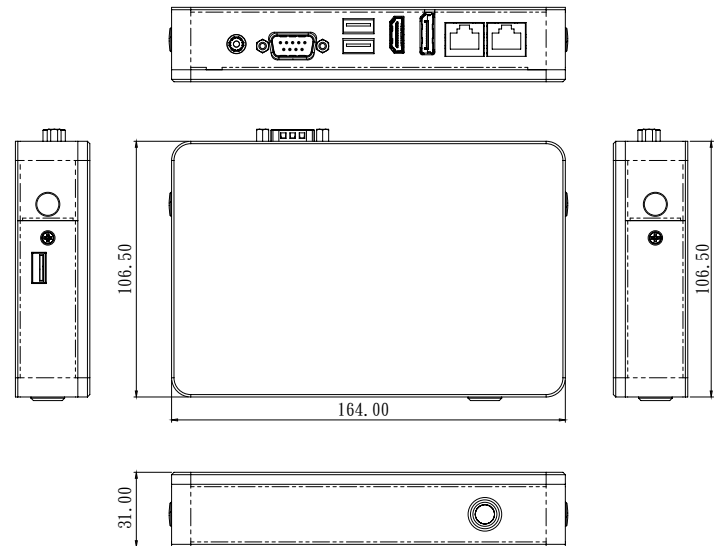

# IBOX-BSW1 A TYPE

Fanless Box system with Intel® Pentium®/ Celeron® (Braswell) Processor

Ultra Slim Box PC

Wide DC-in

Dual Display

Fanless

## Key Features

- Intel® Pentium®/ Celeron® (Braswell SoC) onboard processor
- Dual display: HDMI/DP
- 1 HDMI, 1 DP, 3 USB, 1 COM, 2 LAN
- DC 9 ~ 36V input
- Watchdog timer

## Product Specification

System color	Dark grey (others by request)
Mechanical	Aluminum
CPU	Intel® Braswell SoC onboard Pentium® N3710 1.6GHz quad-core SoC (6W) Celeron® N3160 1.6GHz quad-core SoC (6W) Celeron® N3060 1.6GHz dual-core SoC (6W) Celeron® N3010 1.04GHz dual-core SoC (4W)
Chipset	Intel® N3000 series SoC
Graphic	Intel® HD Gen. 8-LP graphics
BIOS	AMI SPI Flash ROM
System memory	1 x 204-pin DDR3L 1600MHz SDRAM; max. up to 8GB
System I/O	1 x HDMI, 1 x DP, 1 x COM (RS232/422/485, RS485 with auto flow control), 2 x USB 3.0, 1 x USB 2.0, 2 x LAN
Ethernet	2 x Gigabit Ethernet (Intel® I210)
Storage support	1 x mSATA
Expansion slot	1 x Mini-PCIe (Half size) 1 x Mini-PCIe (Full size, share with mSATA)
System indicators	1 x Power LED
System controls	1 x Power on switch
Watchdog timer	Interval: Programmable 1 ~ 255 sec. Output: System reset
OS Support	Win7, Win8.1, Win10, Linux
Power supply	Wide range DC 9 ~ 36V input, with AC 65W adapter, DC 19V output, DC Jack connector
Operating temperature	0°C ~ 50°C (Optional -20°C ~ -40°C)
Storage temperature	-20°C ~ 80°C
Relative humidity	0% ~ 90% (non-condensing)
Mounting	Wall mount/DIN mount (optional)
Dimensions	164mm(W) x 106.5mm(D) x 31mm(H)
Weight	0.5 kg

## Dimensions