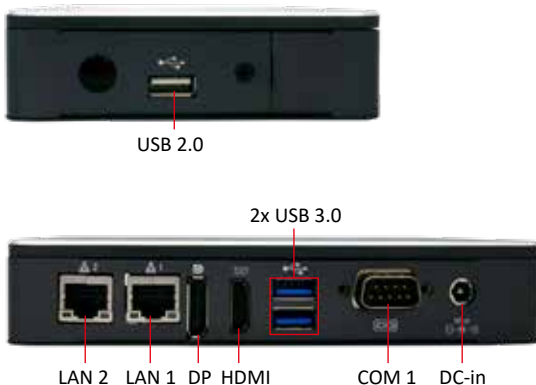

Rear I/O

USB 2.0

2x USB 3.0

LAN 2

LAN 1

DP

HDMI

COM 1

DC-in