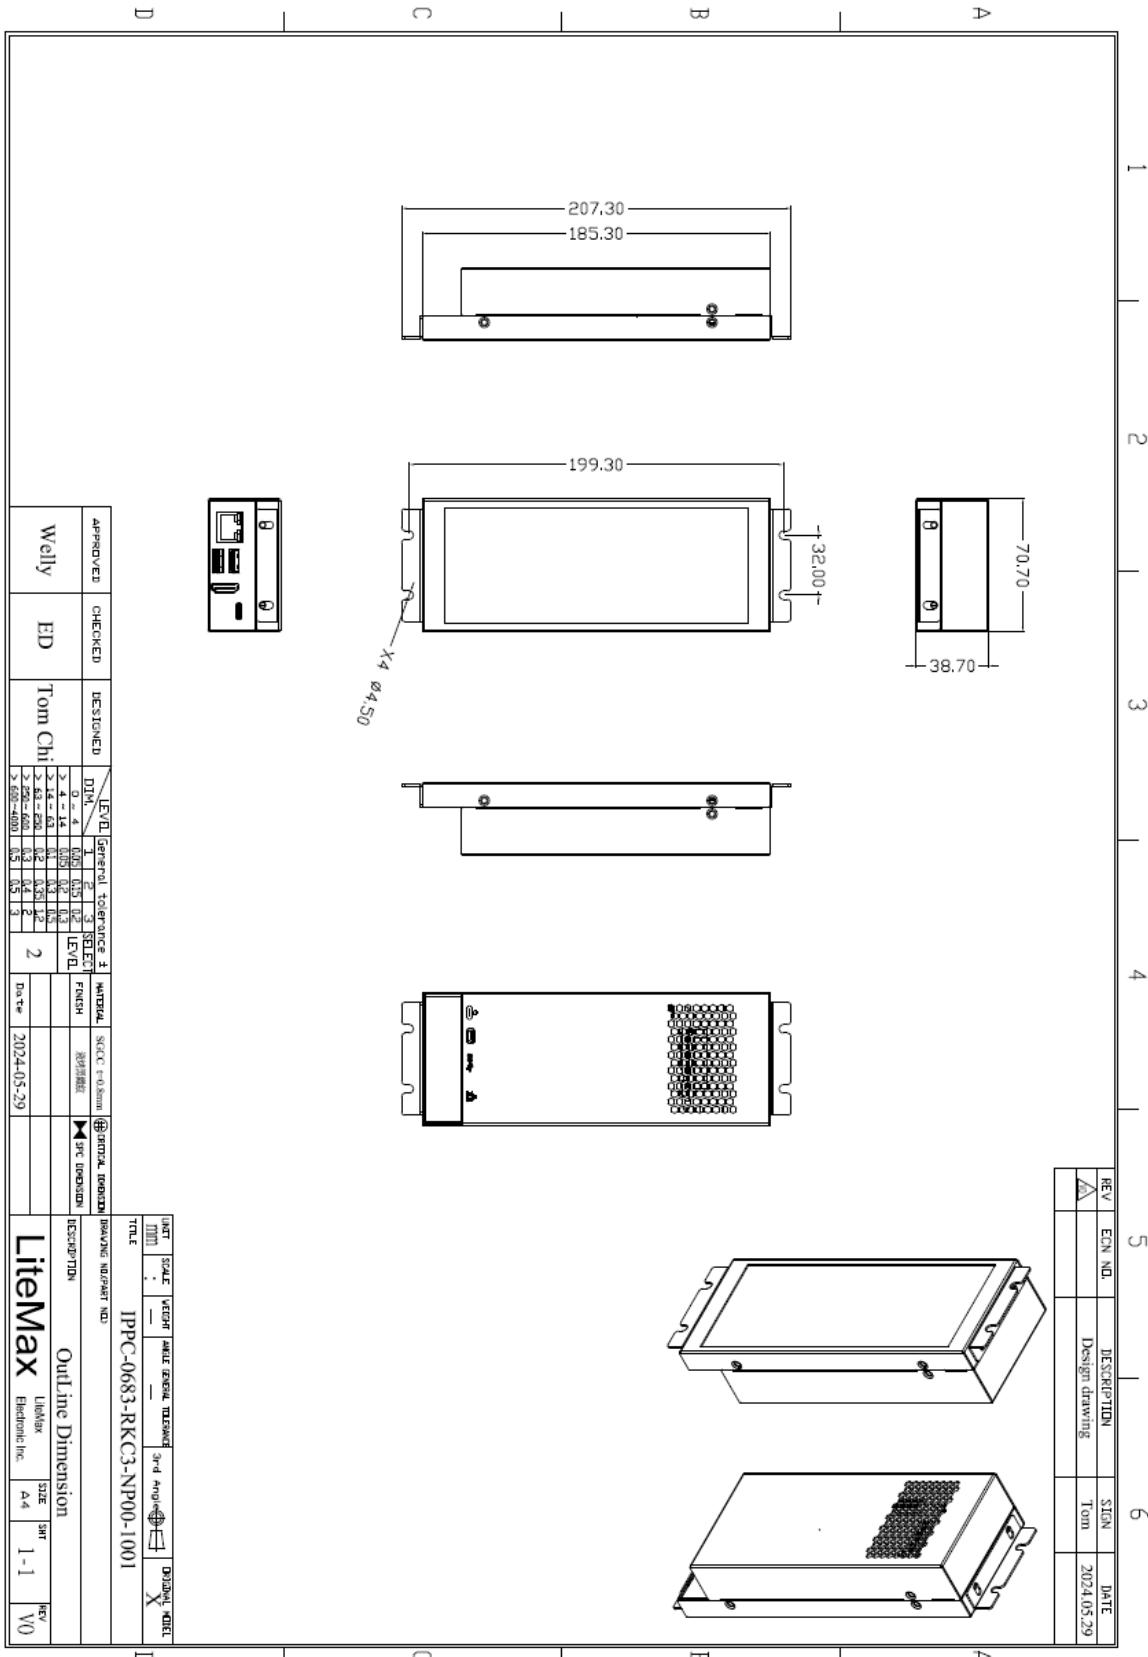

IPPC-0683-RKC4-NP00-1001

6.8" LCD, 700 nits LED backlight, 480 x 1280 ultra-wide aspect ratio 6:16

The IPPC-0683-RKC4 is a 6.8 inch color TFT-LCD display with special aspect ratio 6:16 and wide resolution 480x1280. It is Litemax's Spanixel series product which designed for brightness 700 nits with power efficiency LED backlight.

Specifications

Model Name	IPPC-0683-RKC4-NP00-1001
Description	6.8" LCD, 700 nits LED backlight, 480 x 1280
Screen Size	6.8"
Display Area (mm)	60.19(H) x 160.51(V)
Brightness (Typical)	700 cd/m2
Resolution	480x1280
Aspect Ratio	6 : 16
Contrast Ratio (Typical)	900 : 1
Pixel Pitch (mm)	0.1255(H) x 0.1255(V)
Pixel Per Inch (PPI)	199
Viewing Angle	160°(H),160°(V)
Color Saturation (NTSC)	84%
Display Colors	16.7M
Panel Interface	MIPI
Touch Interface	USB
Input Power	Type-C (DC 5V) or POE
CPU	ROCKCHIP Quad-Core Cortex-A55
RAM 、 Storage	LPDDR4 4GB/32GB eMMC
I/O Interface	1LAN/2USB(USB2.0+USB3.0)/1HDMI/1Type-C
Dimensions(mm)	70.70 x 207.30
Operating Temperature	-5°C~60°C

Specifications are subject to change without notice.

All brands or product names are trademarks or registered trademarks of their respective companies.

Mechanical Drawing

Outline Dimensions

Unit: mm

APPROVED	CHECKED	DESIGNED	DRAWN	DATE
Welly	ED	Tom Chi		2024-05-29

A4 297x210mm

Ordering Information

Part Number	Description
IPPC-0683-RKC4-NP00-1001	6.8",700nits,480*1280,T2070,MIPI,PCAP T1.5mm,LID on LCM, RK3566 Quad-Core Cortex-A55, 4GB LPDDR4, 32GB eMMC, 1LAN/2USB(USB2+USB3.0)/1HDMI/1Type-C, Debian10, DC5V