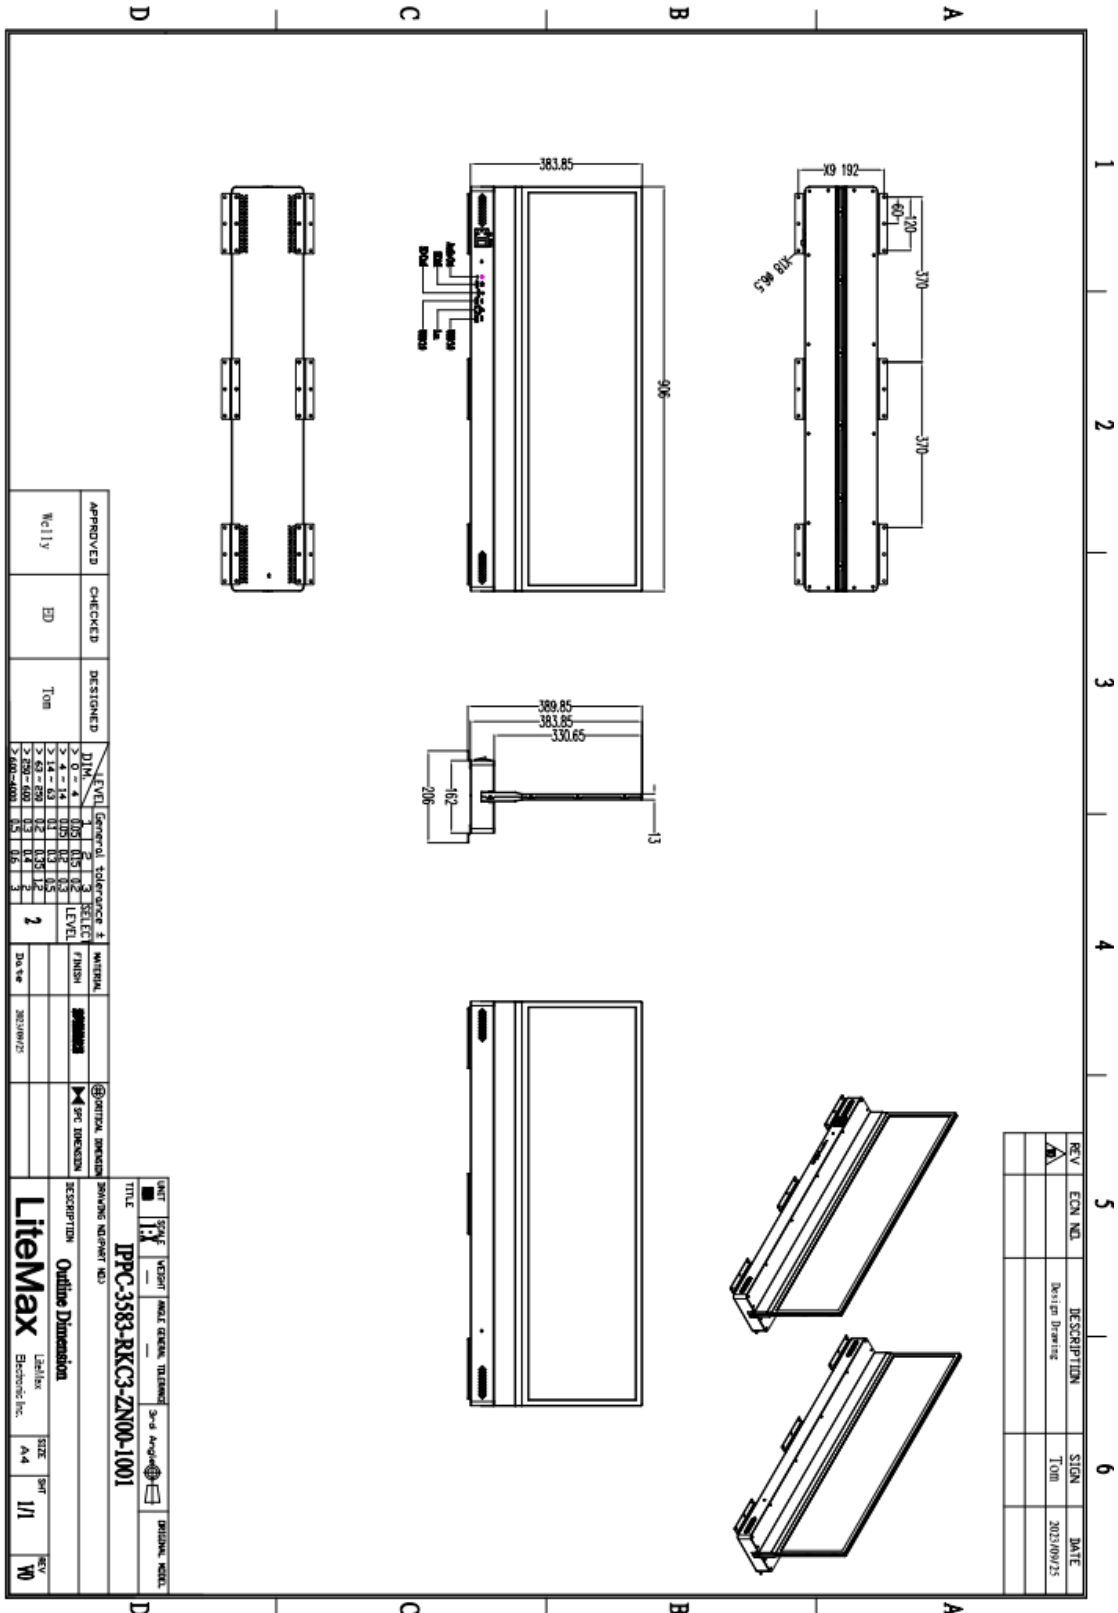

### Specifications

Model Name	IPPS-3583-RKC3-ZN00-1001
Description	35.8" Resizing LCD, 500 nits LED backlight, 1920x534
Screen Size	35.8"
Display Area (mm)	878.11(H) x 240(V)
Brightness	500 cd/m <sup>2</sup>
Resolution	1920x534
Aspect Ratio	16 : 4.4
Contrast Ratio	10000 : 1
Pixel Pitch (mm)	0.4494(H) x 0.4494(V)
Viewing Angle	178°(H), 178°(V)
Color Saturation (NTSC)	80%
Display Colors	16.7M
CPU	Rockchip RK3566
RAM	2GB DDR3L
Storage	16GB eMMC
Input Interface	RS232/RJ45/USBx2
OS	Android 11
Input Power	AC100~240V
Power Consumption	50W
Dimensions (mm)	906x383.85x206mm
Weight (Net)	11kg
Operating Temperature	0 °C ~ 50 °C
Storage Temperature	-20 °C ~ 60 °C

# Mechanical Drawing

Outline Dimensions

Unit: mm

A4 297x210mm

**Note :**

O.D : Outline Dimension

B.O : Bezel Opening

A.A : LCD Active Area

A:4-M6\_USER HOLE\_MAX DEPTH=6mm

**Ordering Information**

Part Number	Description
<b>IPPS-3583-RKC3-ZN00-1001</b>	36" *2,500nits,1920x532,LID36B,RK3566,2GB RAM,16GB eMMC.Wifi/BT,Android 11,AC100~240V

**Optional Accessories**

Part Number	Description
<b>810618301010</b>	CABLE.POWER.AC.1830mm USA type
<b>810618301090</b>	CABLE,POWER,AC,1830mm Europe type
<b>810618301050</b>	CABLE.POWER.AC.1830mm UK type
<b>810618301170</b>	CABLE.POWER,AC,1830mm Australia type
<b>810618301031</b>	CABLE.POWER.AC.1830mm Japan type