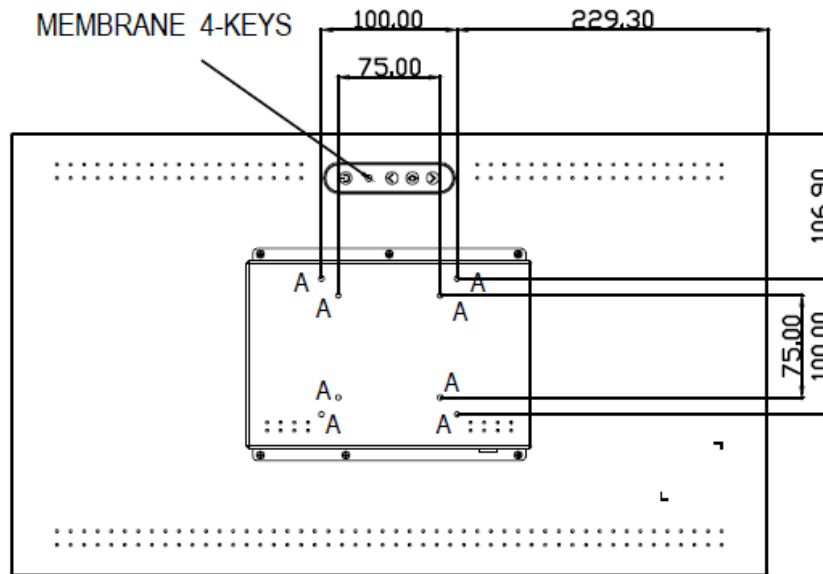

Specifications

Model Name	ULO2405-A
Description	24" TFT LCD, 1000 nits LED Backlight, 1920x1080
Screen Size	24"
Display Area (mm)	531.36(H) x 298.89(V)
Brightness	1000 cd/m ²
Resolution	1920x1080
Aspect Ratio	16 : 9
Contrast Ratio	2600 : 1
Pixel Pitch (mm)	0.27675(H) x 0.27675(V)
Pixel Pre Inch (PPI)	92
Viewing Angle	178°(H),178°(V)
Color Saturation (NTSC)	84%
Display Colors	16.7M
Response Time (Typical)	25ms
Panel Interface	LVDS
Input Interface	HDMI, DP
Input Power	DC12V
Power Consumption	32W
OSD Key	4 Keys (Power Switch, Menu, +, -)
OSD Control	Brightness, Color, Contrast, Auto Turing, H/V Position...etc
Dimensions (mm)	558.6 x 325.8 x 50
Bezel Size(U/B/L/R)	13.45/13.46/13.62/13.62 mm
Weight (Net)	4 kg
Mounting	75x75, 100x100 mm
Operating Temperature	-20 °C ~ 70 °C
Storage Temperature	-30 °C ~ 80 °C

Mechanical Drawing

Outline Dimensions

Unit:mm

Note :
 O.D. : OUTLINE DIMENSION
 B.O. : BEZEL OPENING
 V.A. : ACTIVE AREA
 A : 4-M4_USER HOLE_MAX Depth=4mm

Ordering Information

Part Number	Description
ULO2405-AHB-T11	24",1000nits,1920x1080,T2070,HTni,LID24C,AD68862HP,O/B,DC12V,3in1,V1

Optional Accessories

Part Number	Description
810618301010	CABLE.POWER.AC.1830mm USA type
810618301090	CABLE,POWER,AC,1830mm Europe type
810618301050	CABLE.POWER.AC.1830mm UK type
810618301170	CABLE.POWER,AC,1830mm Australia type
810618301031	CABLE.POWER.AC.1830mm Japan type