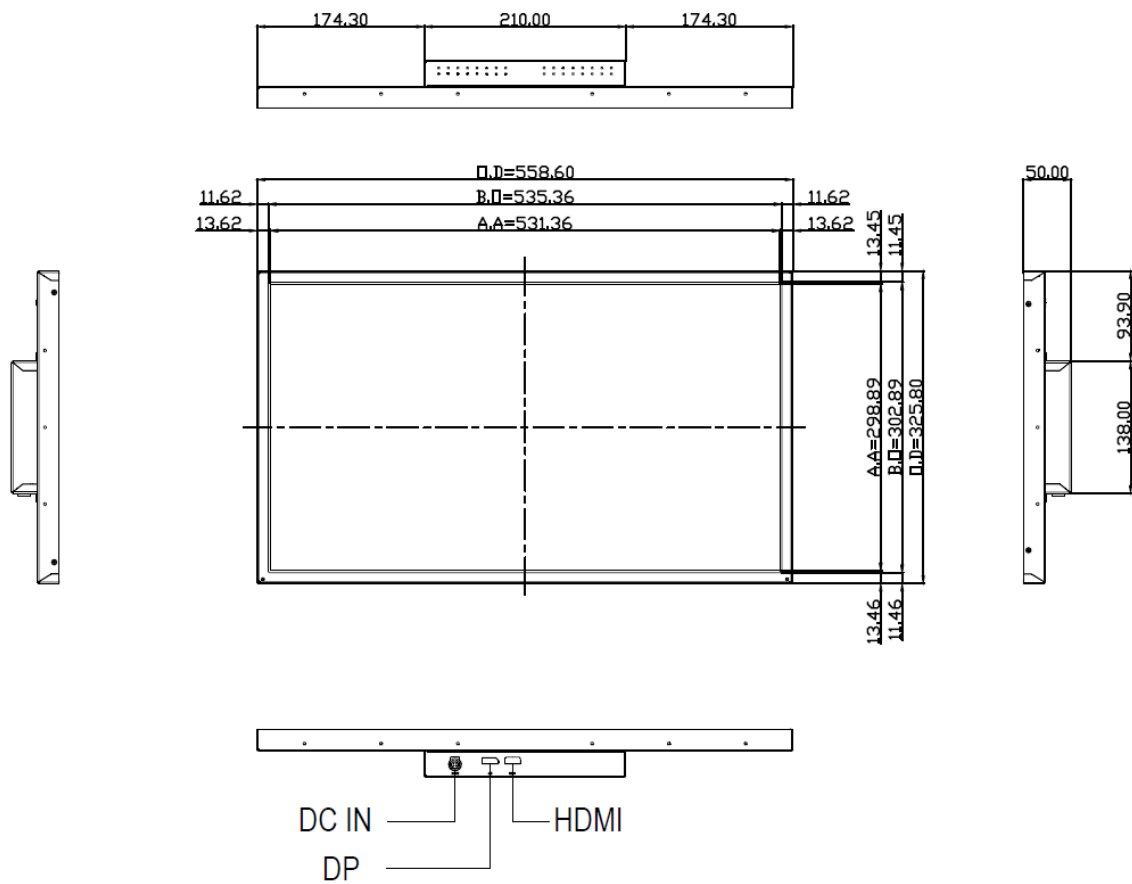

Specifications

Model Name	ULO2405-A
Description	24" TFT LCD, 1000 nits LED Backlight, 1920x1080
Screen Size	24"
Display Area (mm)	531.36(H) x 298.89(V)
Brightness	1000 cd/m ²
Resolution	1920x1080
Aspect Ratio	16 : 9
Contrast Ratio	2600 : 1
Pixel Pitch (mm)	0.27675(H) x 0.27675(V)
Pixel Pre Inch (PPI)	92
Viewing Angle	178°(H),178°(V)
Color Saturation (NTSC)	84%
Display Colors	16.7M
Response Time (Typical)	25ms
Panel Interface	LVDS
Input Interface	HDMI, DP
Input Power	DC12V
Power Consumption	32W
OSD Key	4 Keys (Power Switch, Menu, +, -)
OSD Control	Brightness, Color, Contrast, Auto Turing, H/V Position...etc
Dimensions (mm)	558.6 x 325.8 x 50
Bezel Size(U/B/L/R)	13.45/13.46/13.62/13.62 mm
Weight (Net)	4 kg
Mounting	75x75, 100x100 mm
Operating Temperature	-20 °C ~ 70 °C
Storage Temperature	-30 °C ~ 80 °C

Mechanical Drawing

Outline Dimensions

Unit:mm

Note :
 O.D. : OUTLINE DIMENSION
 B.O. : BEZEL OPENING
 V.A. : ACTIVE AREA
 A : 4-M4_USER HOLE_MAX Depth=4mm

Ordering Information

Part Number	Description
ULO2405-AHB-T11	24",1000nits,1920x1080,T2070,HTni,LID24C,AD68862HP,O/B,DC12V,3in1,V1