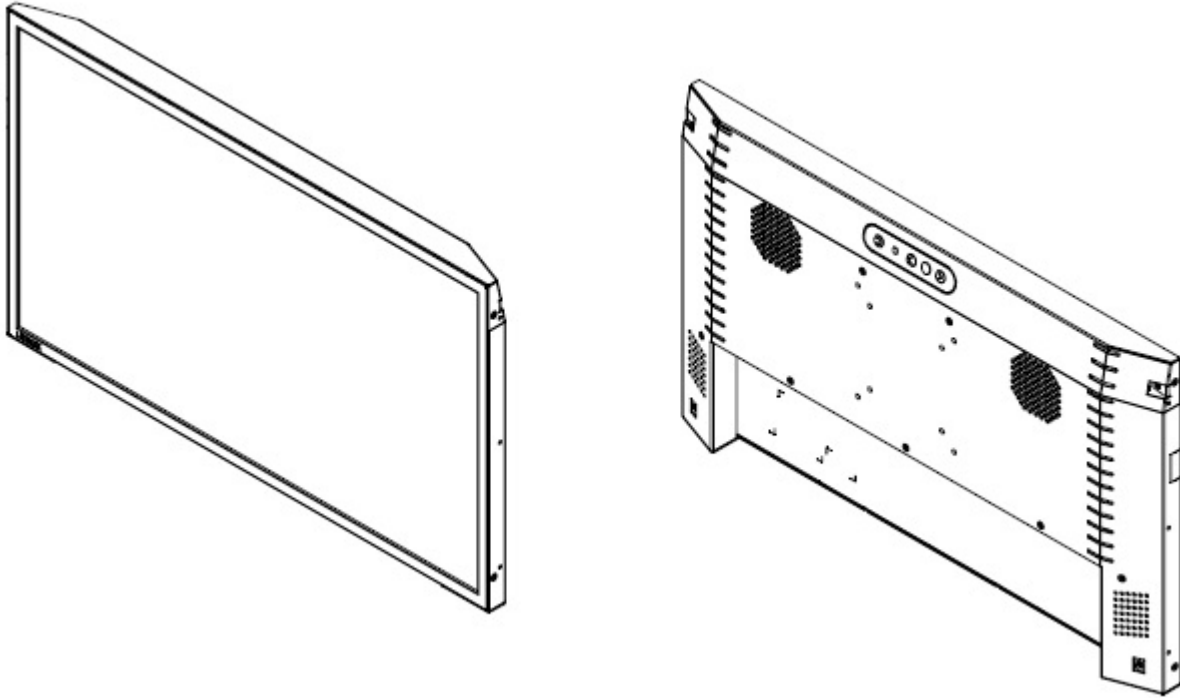

DLD= Panel + LED Driving Board + AD Control Board + Housing

Specifications are subject to change without notice.
All brands or product names are trademarks or registered trademarks of their respective companies.

Mechanical Drawing

Outline Dimensions

Unit: mm

NOTE :

□.D : OUTLINE DIMENSION

B.□ : BEZEL OPENING

A.A : LCD ACTIVE AREA

A : 8-M4_USER_HOLE_MAX. DEPTH=4mm