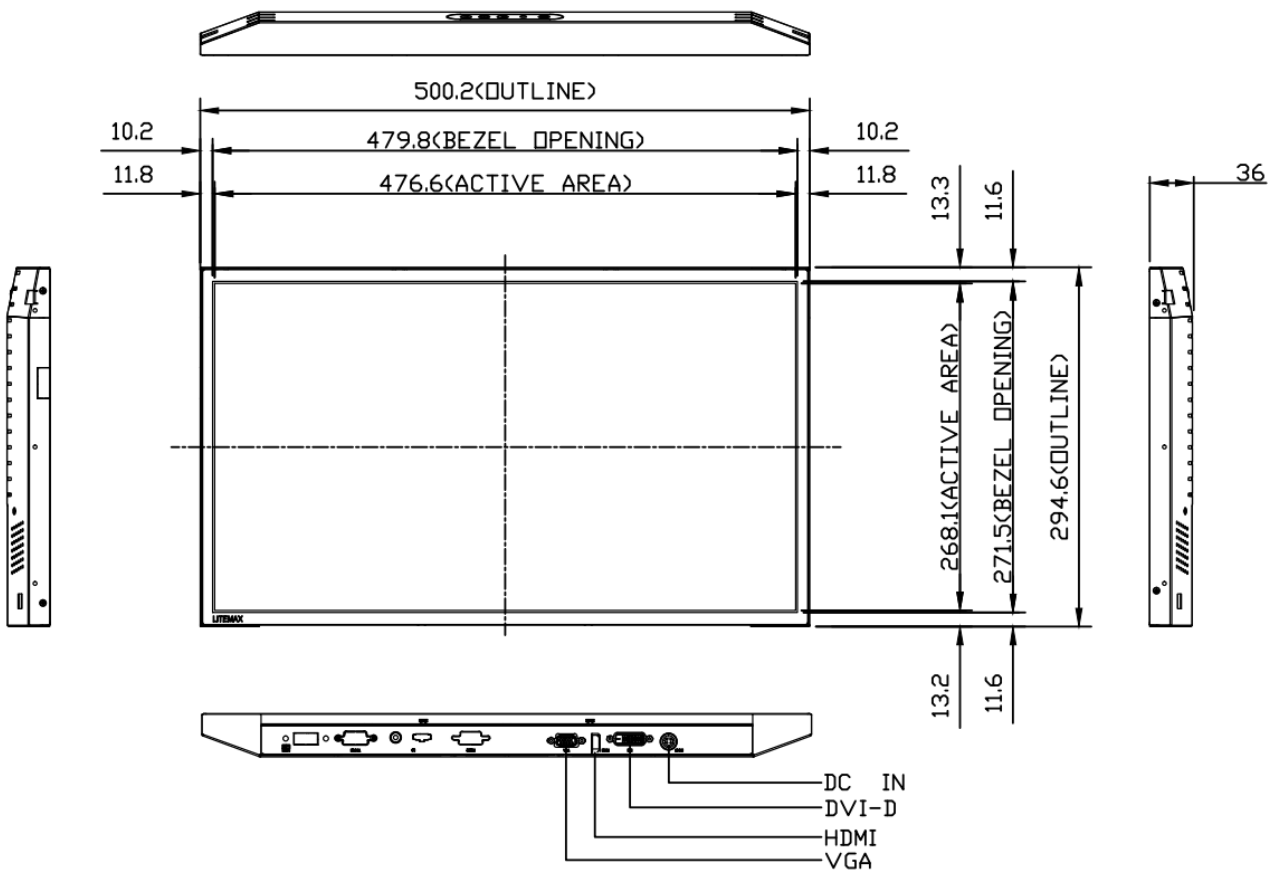

Key Features

- High Brightness 2000 nits
- Sunlight Readable
- LED Backlight
- Low Power Consumption
- LCD Blackening Defect Free (Hi-Tni 110 °C)
- BL MTBF: 100,000 hours

Specifications

Model Name	DLD2158-U
Description	21.5" TFT LCD, 2000 nits LED Backlight, 1920x1080
Screen Size	21.5"
Display Area (mm)	476.640(H) x 268.110(V)
Brightness	2000 cd/m ²
Resolution	1920x1080
Aspect Ratio	16 : 9
Contrast Ratio	2500 : 1
Pixel Pitch (mm)	0.24825(H) x 0.24825(V)
Pixel Per Inch (PPI)	102
Viewing Angle	178°(H),178°(V)
Color Saturation (NTSC)	80%
Display Colors	16.7M
Response Time (Typical)	25ms
Panel Interface	LVDS
Input Interface	VGA, DVI-D, HDMI
Input Power	DC12V
Power Consumption	49W
OSD Key	4 Keys (Power Switch, Menu, +, -)
OSD Control	Brightness, Color, Contrast, Auto Turing, H/V Position...etc
Dimensions (mm)	500.2 x 294.6 x 36 mm
Bezel Size(U/B/L/R)	13.3/13.2/11.8/11.8 mm
Weight (Net)	3.3kg
Mounting	75x75, 100x100
Operating Temperature	0 °C ~ 60 °C
Storage Temperature	-20 °C ~ 60 °C

DLD= Panel + LED Driving Board + AD Control Board + Housing

Specifications are subject to change without notice.
All brands or product names are trademarks or registered trademarks of their respective companies.

Mechanical Drawing

Outline Dimensions

Unit: mm

NOTE :

□.D : OUTLINE DIMENSION

B.□ : BEZEL OPENING

A.A : LCD ACTIVE AREA

A : 8-M4_USER_HOLE_MAX. DEPTH=4mm

Ordering Information

Part Number	Description
DLD2158-UNB-Q51	21.5",2000nits,1920x1080,HTni,LID21C,AD8891GDH,O/B,DC12V,3in1,V1

Optional Accessories

Part Number	Description
810618301010	CABLE,POWER,AC,1830mm USA type
810618301090	CABLE,POWER,AC,1830mm Europe type
810618301050	CABLE,POWER,AC,1830mm UK type
810618301170	CABLE,POWER,AC,1830mm Australia type
810618301031	CABLE,POWER,AC,1830mm Japan type