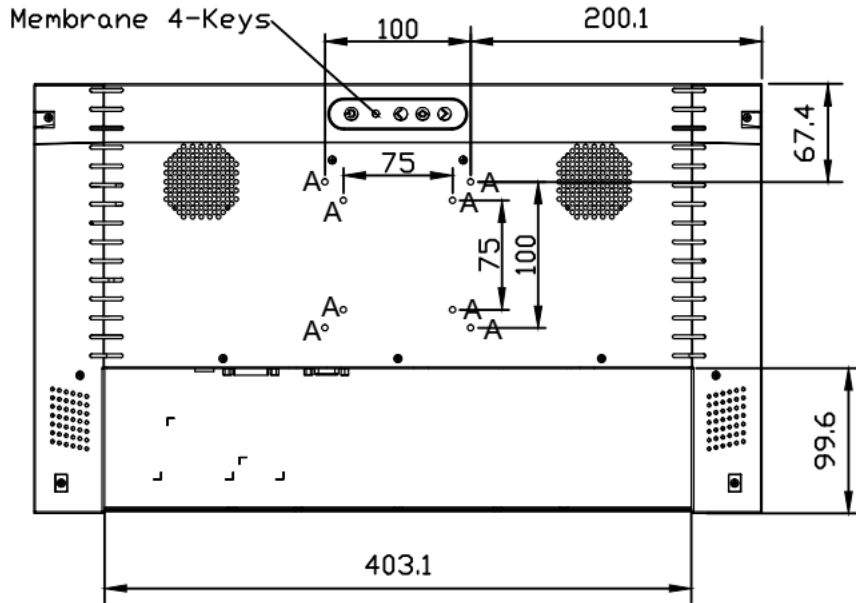

Key Features

- High Brightness 2000 nits
- Sunlight Readable
- LED Backlight
- Low Power Consumption
- LCD Blackening Defect Free (Hi-Tni 110 °C)
- BL MTBF: 100,000 hours

Specifications

Model Name	DLD2158-U
Description	21.5" TFT LCD, 2000 nits LED Backlight, 1920x1080
Screen Size	21.5"
Display Area (mm)	476.640(H) x 268.110(V)
Brightness	2000 cd/m ²
Resolution	1920x1080
Aspect Ratio	16 : 9
Contrast Ratio	2500 : 1
Pixel Pitch (mm)	0.24825(H) x 0.24825(V)
Pixel Per Inch (PPI)	102
Viewing Angle	178°(H),178°(V)
Color Saturation (NTSC)	80%
Display Colors	16.7M
Response Time (Typical)	25ms
Panel Interface	LVDS
Input Interface	VGA, DVI-D, HDMI
Input Power	DC12V
Power Consumption	49W
OSD Key	4 Keys (Power Switch, Menu, +, -)
OSD Control	Brightness, Color, Contrast, Auto Turing, H/V Position...etc
Dimensions (mm)	500.2 x 294.6 x 36 mm
Bezel Size(U/B/L/R)	13.3/13.2/11.8/11.8 mm
Weight (Net)	3.3kg
Mounting	75x75, 100x100
Operating Temperature	0 °C ~ 60 °C
Storage Temperature	-20 °C ~ 60 °C

DLD= Panel + LED Driving Board + AD Control Board + Housing

Specifications are subject to change without notice.
All brands or product names are trademarks or registered trademarks of their respective companies.

Mechanical Drawing

Outline Dimensions

Unit: mm

NOTE :

□.D : OUTLINE DIMENSION

B.□ : BEZEL OPENING

A.A : LCD ACTIVE AREA

A : 8-M4_USER_HOLE_MAX. DEPTH=4mm

Ordering Information

Part Number	Description
DLD2158-UNB-Q51	21.5",2000nits,1920x1080,HTni,LID21C,AD8891GDH,O/B,DC12V,3in1,V1

Optional Accessories

Part Number	Description
810618301010	CABLE,POWER,AC,1830mm USA type
810618301090	CABLE,POWER,AC,1830mm Europe type
810618301050	CABLE,POWER,AC,1830mm UK type
810618301170	CABLE,POWER,AC,1830mm Australia type
810618301031	CABLE,POWER,AC,1830mm Japan type