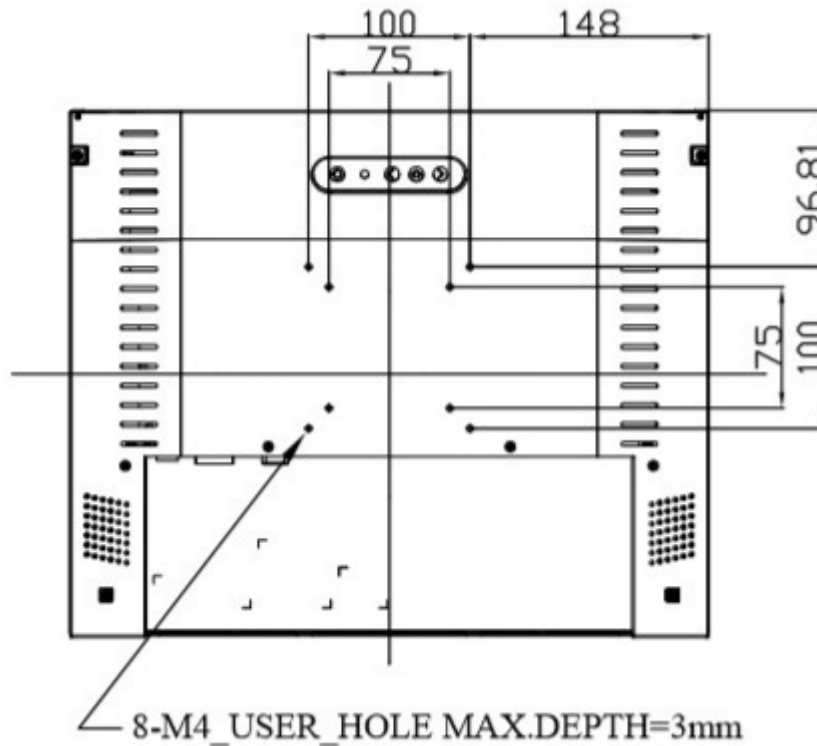

Key Features

- High Brightness 2000 nits
- Sunlight Readable
- LED Backlight
- Low Power Consumption
- Wide Temperature (-30 °C ~85 °C)
- BL MTBF: 70,000 hours

Specifications

Model Name	DLD1968-U
Description	19" TFT LCD, 2000 nits LED Backlight, 1280x1024
Screen Size	19"
Display Area (mm)	376.320(H) x 301.056(V)
Brightness	2000 cd/m ²
Resolution	1280x1024
Aspect Ratio	5 : 4
Contrast Ratio	1000 : 1
Pixel Pitch (mm)	0.294(H) x 0.294(V)
Pixel Per Inch (PPI)	86
Viewing Angle	170°(H),160°(V)
Color Saturation (NTSC)	80%
Display Colors	16.7M
Response Time (Typical)	10ms
Panel Interface	LVDS
Input Interface	VGA, DVI-D
Input Power	DC12V
Power Consumption	38W
OSD Key	4 Keys (Power Switch, Menu, +, -)
OSD Control	Brightness, Color, Contrast, Auto Turing, H/V Position...etc
Dimensions (mm)	396 x 326.01 x 35.95 mm
Bezel Size(U/B/L/R)	12.5/12.48/9.84/9.84 mm
Weight (Net)	3.2kg
Operating Temperature	-30 °C ~ 85 °C
Storage Temperature	-30 °C ~ 85 °C

DLD= Panel + LED Driving Board + AD Control Board + Housing

Specifications are subject to change without notice.

All brands or product names are trademarks or registered trademarks of their respective companies.

Mechanical Drawing

Outline Dimensions

Unit: mm

NOTE:
 A.A.=ACTIVE AREA
 B.O.=BEZEL OPENING
 O.D.=OUTLINE DIMENSION

Ordering Information

Part Number	Description
DLD1968-UNB-G51	19",2000nits,1280x1024,T3085,LID19A,AD2662GD,O/B,DC12V,2in1,V01