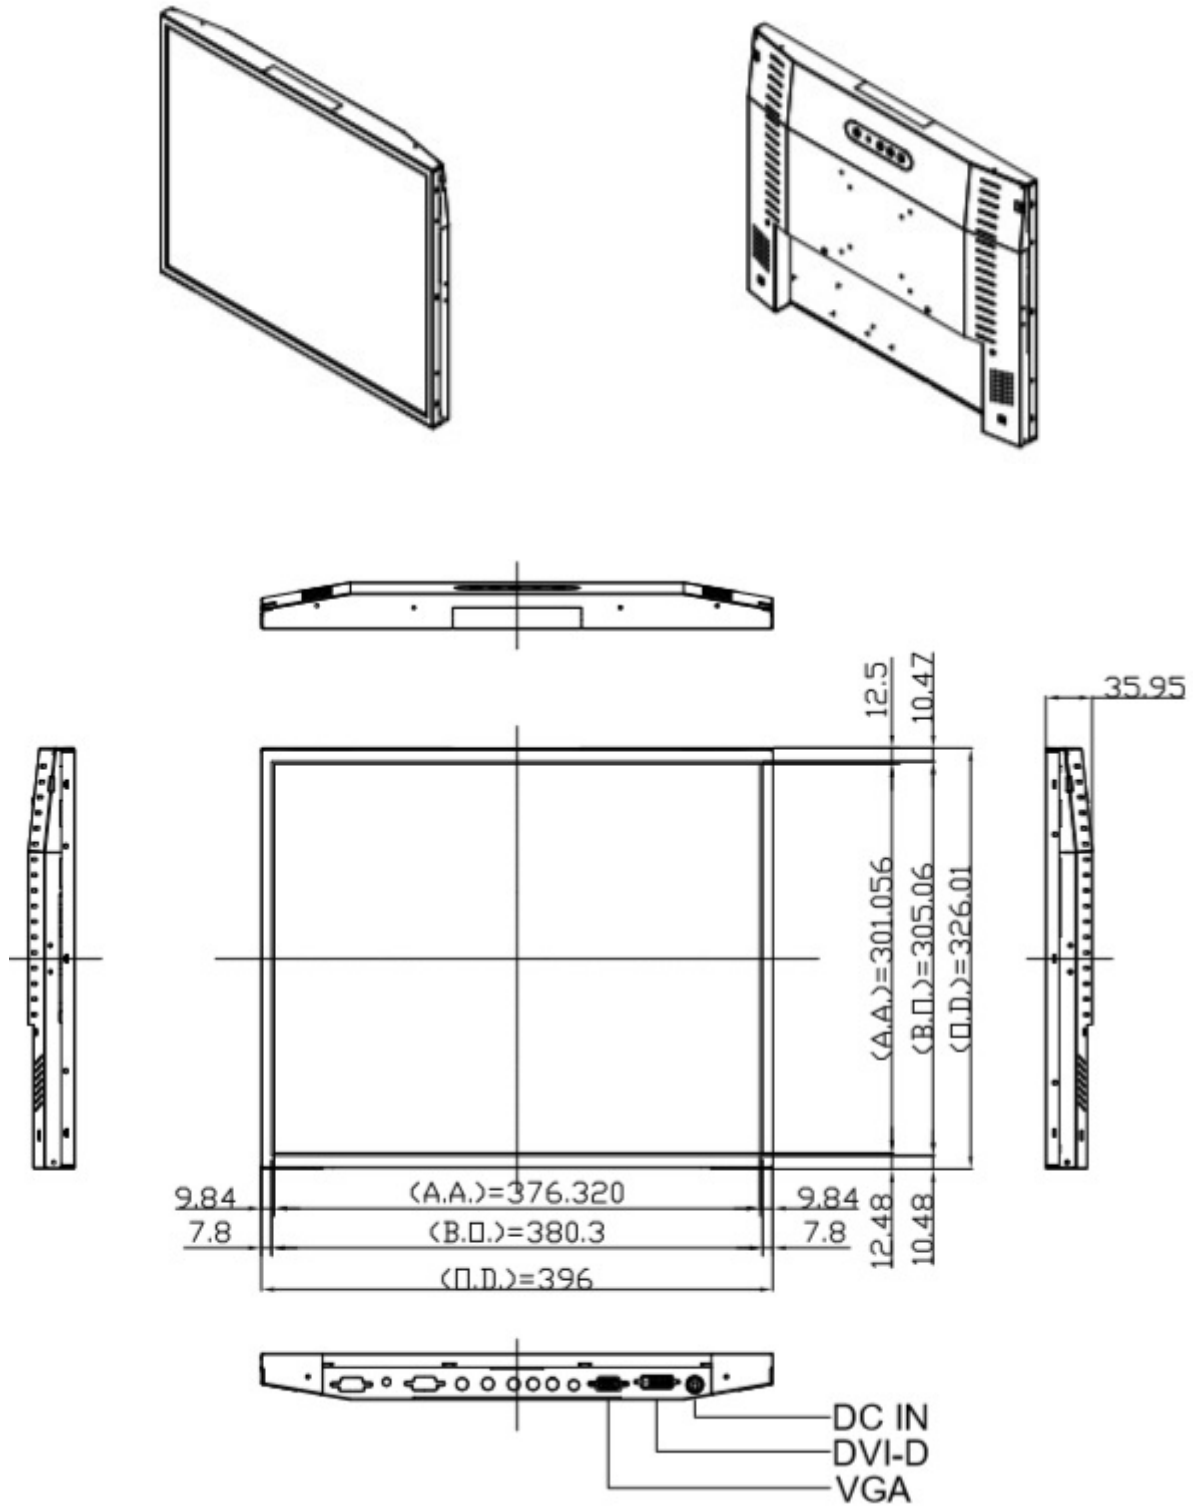

Key Features

- High Brightness 2000 nits
- Sunlight Readable
- LED Backlight
- Low Power Consumption
- Wide Temperature (-30 °C ~85 °C)
- BL MTBF: 70,000 hours

Specifications

Model Name	DLD1968-U
Description	19" TFT LCD, 2000 nits LED Backlight, 1280x1024
Screen Size	19"
Display Area (mm)	376.320(H) x 301.056(V)
Brightness	2000 cd/m ²
Resolution	1280x1024
Aspect Ratio	5 : 4
Contrast Ratio	1000 : 1
Pixel Pitch (mm)	0.294(H) x 0.294(V)
Pixel Per Inch (PPI)	86
Viewing Angle	170°(H),160°(V)
Color Saturation (NTSC)	80%
Display Colors	16.7M
Response Time (Typical)	10ms
Panel Interface	LVDS
Input Interface	VGA, DVI-D
Input Power	DC12V
Power Consumption	38W
OSD Key	4 Keys (Power Switch, Menu, +, -)
OSD Control	Brightness, Color, Contrast, Auto Turing, H/V Position...etc
Dimensions (mm)	396 x 326.01 x 35.95 mm
Bezel Size(U/B/L/R)	12.5/12.48/9.84/9.84 mm
Weight (Net)	3.2kg
Operating Temperature	-30 °C ~ 85 °C
Storage Temperature	-30 °C ~ 85 °C

DLD= Panel + LED Driving Board + AD Control Board + Housing

Specifications are subject to change without notice.

All brands or product names are trademarks or registered trademarks of their respective companies.

Mechanical Drawing

Outline Dimensions

Unit: mm

NOTE:
 A.A.=ACTIVE AREA
 B.O.=BEZEL OPENING
 O.D.=OUTLINE DIMENSION

Ordering Information

Part Number	Description
DLD1968-UNB-G51	19",2000nits,1280x1024,T3085,LID19A,AD2662GD,O/B,DC12V,2in1,V01

Optional Accessories

Part Number	Description
810618301010	CABLE,POWER,AC,1830mm USA type
810618301090	CABLE,POWER,AC,1830mm Europe type
810618301050	CABLE,POWER,AC,1830mm UK type
810618301170	CABLE,POWER,AC,1830mm Australia type
810618301031	CABLE,POWER,AC,1830mm Japan type