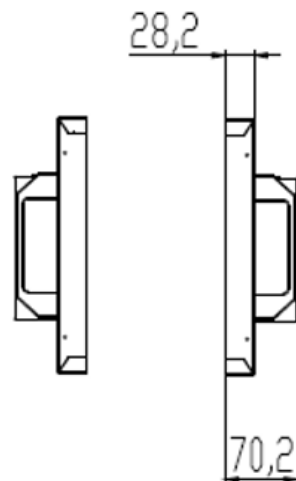

Key Features

- High Brightness 1000nits
- Sunlight Readable
- Aspect ratio 16:3
- LED Backlight
- Wide Viewing Angle

Specifications

Model Name	SSD4805-YNU V1
Description	48" TFT LCD, 1000nits LED Backlight, 3840x720
Screen Size	48"
Display Area (mm)	1194.05(H) x 223.88(V)
Brightness	1000 cd/m ²
Resolution	3840x720
Aspect Ratio	16 : 3
Contrast Ratio	1200 : 1
Pixel Pitch (mm)	0.31095(H) x 0.31095(V)
Pixel Pre Inch (PPI)	81
Viewing Angle	178°(H),178°(V)
Color Saturation (NTSC)	83%
Display Colors	16.7M
Response Time (Typical)	10ms
Panel Interface	V-by-One
AD Board Input Interface	DVI, HDMI, DP
Input Power	AC 100~240V
Power Consumption	98W
OSD Key	5 Keys (Power Switch, Menu, +, Exit, -)
OSD Control	Brightness, Color, Contrast, Auto Turing, H/V Position...etc
Dimensions (mm)	1220.4x250.8x70.2
Bezel Size(U/B/L/R)	11.2/11.2/11.2/11.2 mm
Weight (Net)	9.2 kg
Mounting	300x75, 650x100
Operating Temperature	0 °C ~ 50 °C
Storage Temperature	-20 °C ~ 60 °C

Mechanical Drawing

Outline Dimensions

Unit:mm

Ordering Information

Part Number	Description
SSD4805-YNU-M01	48",1000nits,3840*720,LID on LCM,AD9131DHP,O/B,AC100~240V,2in1,V1

Optional Accessories

Part Number	Description
810618301010	CABLE.POWER.AC.1830mm USA type
810618301090	CABLE,POWER,AC,1830mm Europe type
810618301050	CABLE.POWER.AC.1830mm UK type
810618301170	CABLE.POWER,AC,1830mm Australia type
810618301031	CABLE.POWER.AC.1830mm Japan type