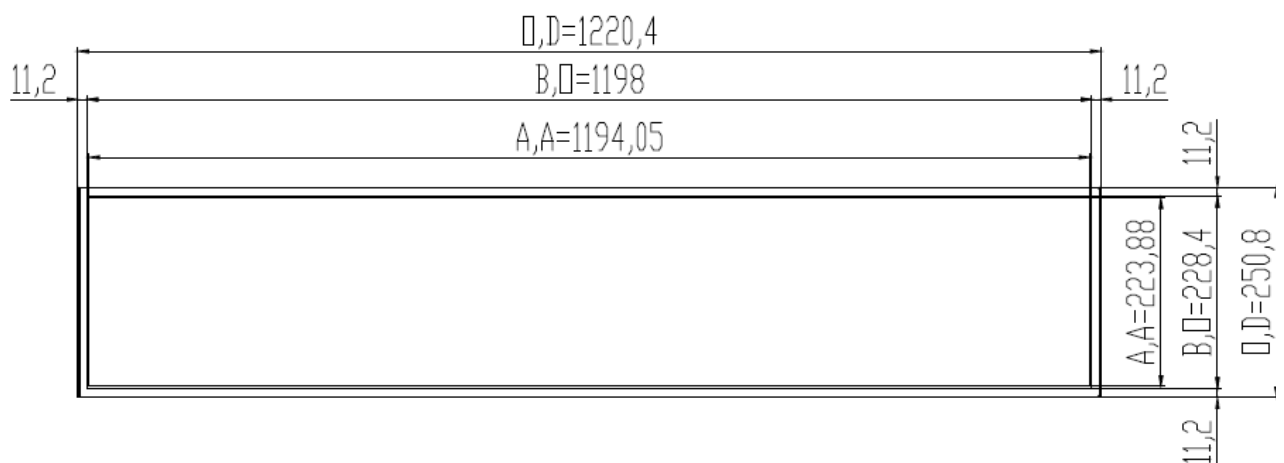

Key Features

- High Brightness 1000nits
- Sunlight Readable
- Aspect ratio 16:3
- LED Backlight
- Wide Viewing Angle

Specifications

Model Name	SSD4805-YNU V1
Description	48" TFT LCD, 1000nits LED Backlight, 3840x720
Screen Size	48"
Display Area (mm)	1194.05(H) x 223.88(V)
Brightness	1000 cd/m ²
Resolution	3840x720
Aspect Ratio	16 : 3
Contrast Ratio	1200 : 1
Pixel Pitch (mm)	0.31095(H) x 0.31095(V)
Pixel Pre Inch (PPI)	81
Viewing Angle	178°(H),178°(V)
Color Saturation (NTSC)	83%
Display Colors	16.7M
Response Time (Typical)	10ms
Panel Interface	V-by-One
AD Board Input Interface	DVI, HDMI, DP
Input Power	AC 100~240V
Power Consumption	98W
OSD Key	5 Keys (Power Switch, Menu, +, Exit, -)
OSD Control	Brightness, Color, Contrast, Auto Turing, H/V Position...etc
Dimensions (mm)	1220.4x250.8x70.2
Bezel Size(U/B/L/R)	11.2/11.2/11.2/11.2 mm
Weight (Net)	9.2 kg
Mounting	300x75, 650x100
Operating Temperature	0 °C ~ 50 °C
Storage Temperature	-20 °C ~ 60 °C

Mechanical Drawing

Outline Dimensions

Unit:mm

Ordering Information

Part Number	Description
SSD4805-YNU-M01	48",1000nits,3840*720,LID on LCM,AD9131DHP,O/B,AC100~240V,2in1,V1

Optional Accessories

Part Number	Description
810618301010	CABLE.POWER.AC.1830mm USA type
810618301090	CABLE,POWER,AC,1830mm Europe type
810618301050	CABLE.POWER.AC.1830mm UK type
810618301170	CABLE.POWER,AC,1830mm Australia type
810618301031	CABLE.POWER.AC.1830mm Japan type