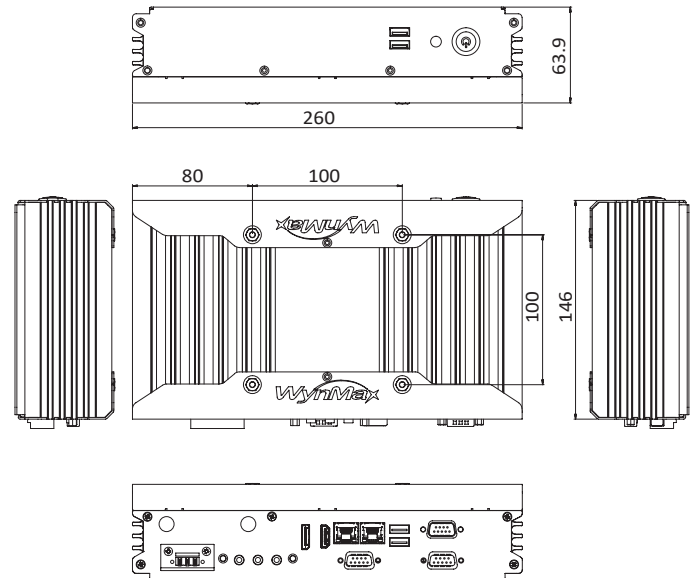

Dimensions

Optional

Power cord	US (VN00000100CU) / EUR (VN00000200CU) / JP (VN00000300CU) / UK (VK00028600CU)
Power Adapter	90~264VAC.60W ADAPTER (VL22002000AH)

Ordering Information

Part Number	description
IBOX-WHLO-4305-EN00-0000	Standard Type E Fanless BOX PC, Intel Celeron 4305UE 15W, 2DP, 3COM/4USB/2LAN/1Audio, BAREBONE, DC Jack 12V
IBOX-WHLO-8145-EN00-0000	Standard Type E Fanless BOX PC, Intel Core i3-8145UE 15W, 2DP, 3COM/4USB/2LAN/1Audio, BAREBONE, DC Jack 12V
IBOX-WHLO-8365-EN00-0000	Standard Type E Fanless BOX PC, Intel Core i5-8365UE 15W, 2HDMI, 3COM/4USB/2LAN/1Audio, BAREBONE, DC Jack 12V
IBOX-WHLO-8665-EN00-0000	Standard Type E Fanless BOX PC, Intel Core i7-8665UE 15W, 2HDMI, 3COM/4USB/2LAN/1Audio, BAREBONE, DC Jack 12V