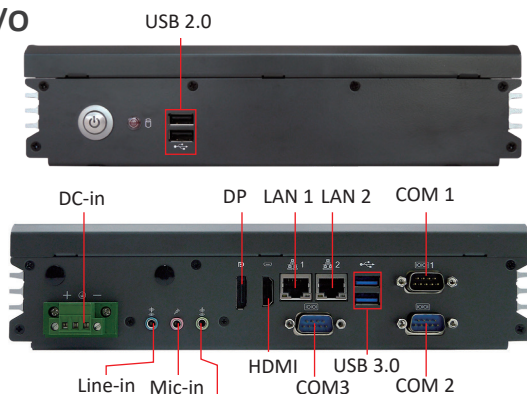

Rear I/O

*All specifications and photos are subject to change without prior notice