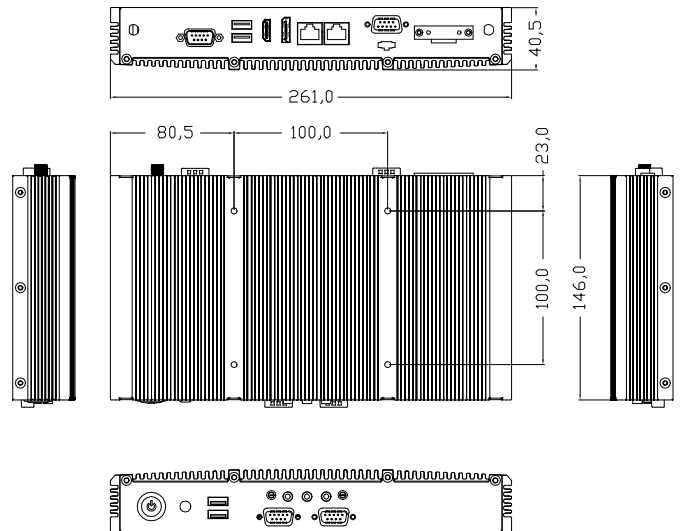

# IBOX-BSW1 D TYPE

Fanless Box system with Intel® Pentium®/ Celeron® (Braswell) Processor

Entry Box PC

Wide DC-in

Dual Display

Fanless

## Key Features

- Intel® Pentium®/ Celeron® (Braswell SoC) onboard processor
- Dual display: HDMI/DP
- 1 HDMI, 1 DP, 4 USB, 3 COM, 2 LAN, 1 DIO, 1 AUDIO
- DC 9 ~ 36V input with phoenix connector
- Wide temperature: 0°C ~ 60°C
- Watchdog timer

## Product Specification

System color	Silver
Mechanical	Aluminum extrusion and heavy-duty steel
CPU	Intel® Braswell SoC onboard; Pentium® N3710 1.6GHz quad core SoC (6W) Celeron® N3160 1.6GHz quad core SoC (6W) Celeron® N3060 1.6GHz dual core SoC (6W) Celeron® N3010 1.04GHz dual core SoC (4W)
Chipset	Intel® N3000 series SoC
Graphic	Intel® HD Gen. 8-KP graphics
BIOS	AMI SPI Flash ROM
System memory	1 x 204-pin DDR3L 1600MHz SDRAM; max. up to 8GB
System I/O	1 x HDMI, 1 x DP, 3 x COM (1xRS232/422/485, 2xRS232), 2 x USB 3.0, 2 x USB 2.0, 2 x LAN, 1 x AUDIO, 1 x DIO
Ethernet	2 x Gigabit Ethernet (Intel® I210)
Storage support	1 x 2.5" HDD, 1 x mSATA
Audio	Mic-in, Line-in, Line-out
Expansion slot	1 x Mini-PCIe (Half size) 1 x Mini-PCIe (Full size, share with mSATA)
System indicators	1 x Power LED
System controls	1 x Power on switch
Digital I/O	4-in / 4-out
Watchdog timer	Interval: Programmable 1 ~ 255 sec. Output: System reset
OS Support	Win7, Win8.1, Win10, Linux
Power supply	Wide range DC 9 ~ 36V input, Phoenix connector
Operating temperature	0°C ~ 60°C (Optional -20°C ~ -40°C)
Storage temperature	-20°C ~ 80°C
Relative humidity	0% ~ 90% (non-condensing)
Mounting	Wall mount/VESA 100 mount
Dimensions	261 mm(W) x 146 mm(D) x 40.5 mm(H)
Weight	1.77 Kg

## Dimensions