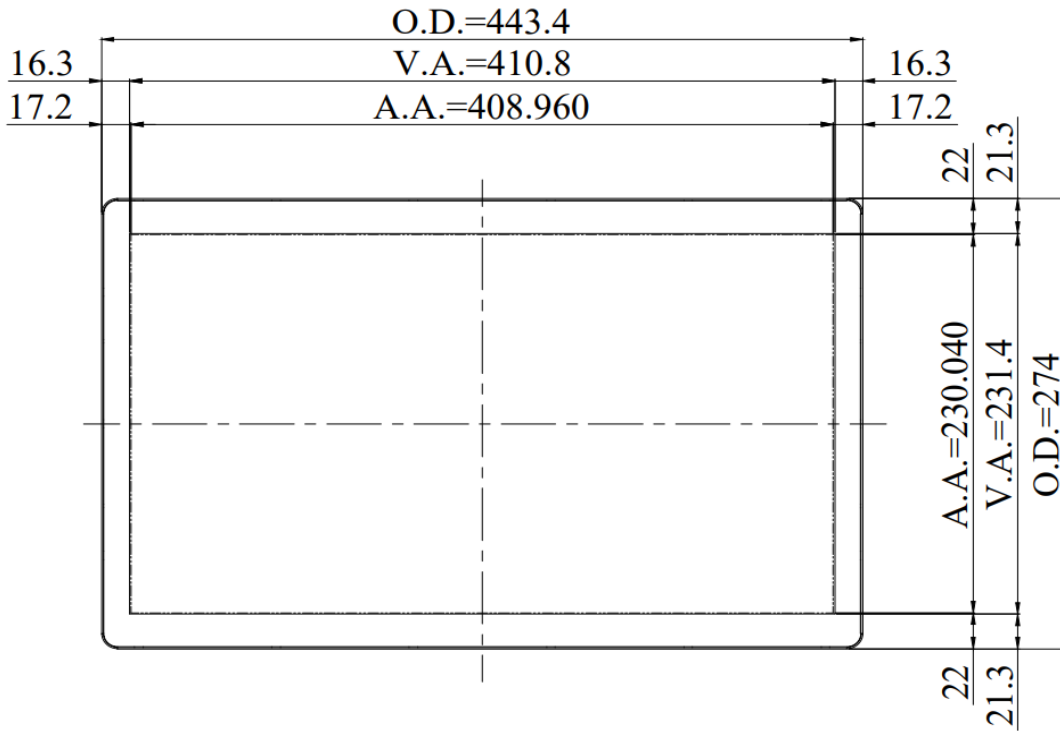

Key Features

- High Brightness 1000 nits
- Sunlight Readable
- Resolution: 1920 x 1080
- Pcap Multi Touch
- Low Power Consumption
- BL MTBF: 20,000 hours

Specifications

Model Name	ULO1855-MHT
Description	18.5" TFT LCD, 1000 nits LED Backlight, 1920x1080
Screen Size	18.5"
Display Area (mm)	408.96(H) x 230.04(V)
Brightness	1000 cd/m ²
Resolution	1920x1080
Aspect Ratio	16 : 9
Contrast Ratio	900 : 1
Pixel Pitch (mm)	0.213(H) x 0.213(V)
Pixel Per Inch (PPI)	119
Viewing Angle	178°(H),178°(V)
Color Saturation (NTSC)	83%
Display Colors	16.7M
Response Time (Typical)	14ms
Panel Interface	LVDS
Input Interface	VGA, DVI-D, HDMI
Touch Interface	USB
Input Power	DC12V
Power Consumption	27W
OSD Key	4 Keys (Power Switch, Menu, +, -)
OSD Control	Brightness, Color, Contrast, Auto Turing, H/V Position...etc
Dimensions (mm)	443.4 x 274.0 x 50.5 mm
Bezel Size(U/B/L/R)	22.0/22.0/17.2/17.2 mm
Weight (Net)	3.73Kg
Mount	75 x 75, 100 x 100mm
Operating Temperature	-10 °C ~ 60 °C
Storage Temperature	-20 °C ~ 60 °C

Mechanical Drawing

Outline Dimensions

Unit: mm

Ordering Information

Part Number	Description
ULO1855-MHT-Q11	18.5",1000nits,1920x1080,T/GT-PCT-USB(T=85%),LID18C.AD8891GDH.O/B,DC12V,5in1,V1

Optional Accessories