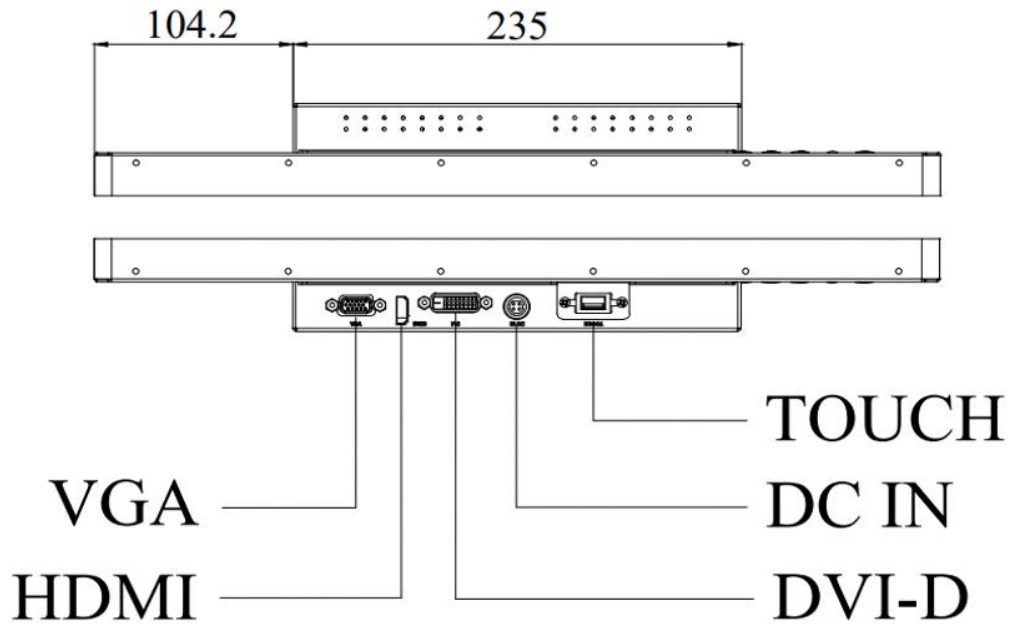

Key Features

- High Brightness 1000 nits
- Sunlight Readable
- Resolution: 1920 x 1080
- Pcap Multi Touch
- Low Power Consumption
- BL MTBF: 20,000 hours

Specifications

Model Name	ULO1855-MHT
Description	18.5" TFT LCD, 1000 nits LED Backlight, 1920x1080
Screen Size	18.5"
Display Area (mm)	408.96(H) x 230.04(V)
Brightness	1000 cd/m ²
Resolution	1920x1080
Aspect Ratio	16 : 9
Contrast Ratio	900 : 1
Pixel Pitch (mm)	0.213(H) x 0.213(V)
Pixel Per Inch (PPI)	119
Viewing Angle	178°(H),178°(V)
Color Saturation (NTSC)	83%
Display Colors	16.7M
Response Time (Typical)	14ms
Panel Interface	LVDS
Input Interface	VGA, DVI-D, HDMI
Touch Interface	USB
Input Power	DC12V
Power Consumption	27W
OSD Key	4 Keys (Power Switch, Menu, +, -)
OSD Control	Brightness, Color, Contrast, Auto Turing, H/V Position...etc
Dimensions (mm)	443.4 x 274.0 x 50.5 mm
Bezel Size(U/B/L/R)	22.0/22.0/17.2/17.2 mm
Weight (Net)	3.73Kg
Mount	75 x 75, 100 x 100mm
Operating Temperature	-10 °C ~ 60 °C
Storage Temperature	-20 °C ~ 60 °C

ULO= Panel + LED Driving Board + AD Control Board + Chassis + Pcap Touch

Specifications are subject to change without notice.
All brands or product names are trademarks or registered trademarks of their respective companies.

Mechanical Drawing

Outline Dimensions

Unit: mm

Ordering Information

Part Number	Description
ULO1855-MHT-Q11	18.5",1000nits,1920x1080,T/GT-PCT-USB(T=85%),LID18C.AD8891GDH.O/B,DC12V,5in1,V1

Optional Accessories

Part Number	Description
810618301010	CABLE,POWER,AC,1830mm USA type
810618301090	CABLE,POWER,AC,1830mm Europe type
810618301050	CABLE,POWER,AC,1830mm UK type
810618301170	CABLE,POWER,AC,1830mm Australia type
810618301031	CABLE,POWER,AC,1830mm Japan type