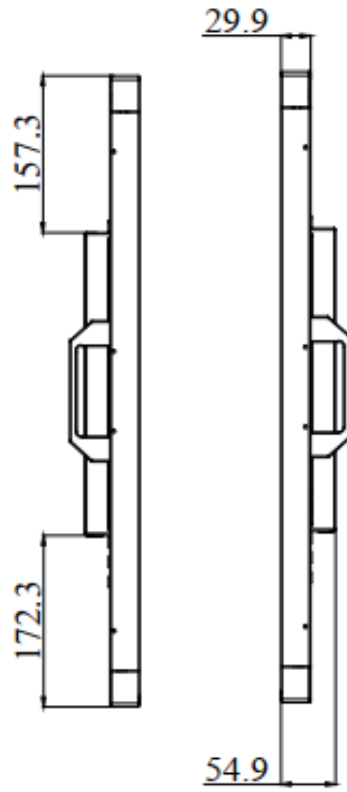

Key Features

- High Brightness 500 nits
- LED Backlight
- LCD Blacking Defect Free (H-Tni 110°C)
- Low Power Consumption
- BL MTBF: 30,000 hours

Specifications

Model Name	ULO4903-L
Description	49" TFT LCD, 500nits LED Backlight, 3840x2160
Screen Size	49"
Display Area (mm)	1073.8(H) x 604(V)
Brightness (Typical)	500 cd/m ²
Resolution	3840X2160
Aspect Ratio	16:9
Contrast Ratio (Typical)	1000 : 1
Pixel Pitch (mm)	0.27963(H) x 027963 (V)
Pixel Pre Inch (PPI)	90
Viewing Angle	178°(H),178°(V)
Color Saturation (NTSC)	80%
Display Colors	1.07G
Response Time (Typical)	8 ms
Panel Interface	V-by-One
Input Interface	HDMIx2, DP
Input Power	DC 24V
Power Consumption	91W
OSD Key	5 Keys (Power Switch, Menu, +, Exit, -)
OSD Control	Brightness, Color, Contrast, Auto Turing, H/V Position...etc
Dimensions (mm)	1099.8 x 632.6 x 54.9
Bezel Size(U/B/L/R)	12.5/16.1/13/13
Mounting	300 x 200 mm
Weight (Net)	22Kg
Operating Temperature	0 °C ~ 50 °C
Storage Temperature	-20 °C ~ 60 °C

Mechanical Drawing

Outline Dimensions

Unit:mm

NOTE :

O.D. : OUTLINE DIMENSION

B.O. : BEZEL OPENING

A.A. : LCD ACTIVE AREA

A : 4-M6_USER HOLE_MAX Depth=9mm

Ordering Information

Part Number	Description
ULO4903-LUB-S11	49",500nits,3840x2160,HTni,LID49A,AD68415HHP,O/B,DC24V,3in1,V1

Optional Accessories

Part Number	Description
810618301010	CABLE,POWER,AC,1830mm USA type
810618301090	CABLE,POWER,AC,1830mm Europe type
810618301050	CABLE,POWER,AC,1830mm UK type
810618301170	CABLE,POWER,AC,1830mm Australia type
810618301031	CABLE,POWER,AC,1830mm Japan type