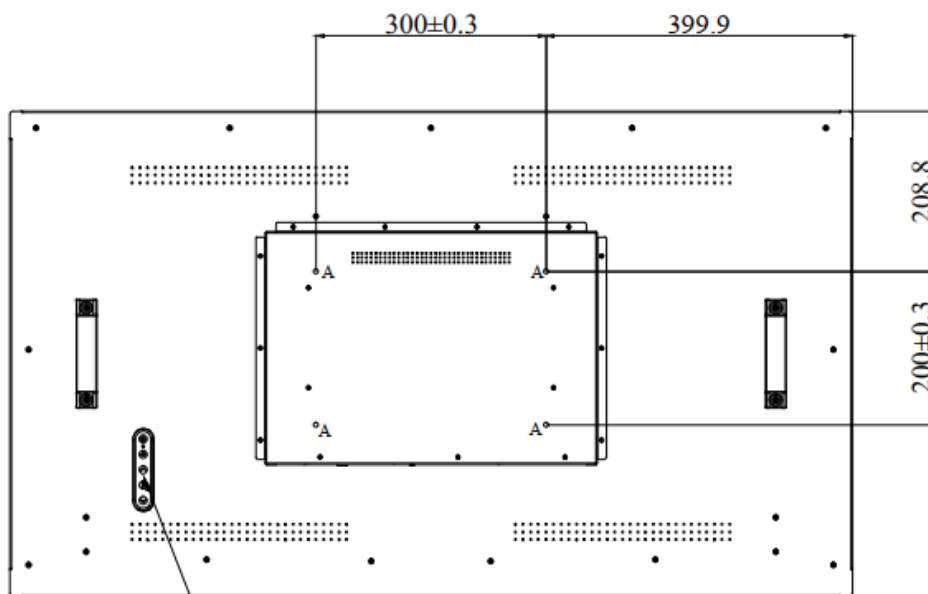

Key Features

- High Brightness 500 nits
- LED Backlight
- LCD Blacking Defect Free (H-Tni 110°C)
- Low Power Consumption
- BL MTBF: 30,000 hours

Specifications

Model Name	ULO4903-L
Description	49" TFT LCD, 500nits LED Backlight, 3840x2160
Screen Size	49"
Display Area (mm)	1073.8(H) x 604(V)
Brightness (Typical)	500 cd/m ²
Resolution	3840X2160
Aspect Ratio	16:9
Contrast Ratio (Typical)	1000 : 1
Pixel Pitch (mm)	0.27963(H) x 027963 (V)
Pixel Pre Inch (PPI)	90
Viewing Angle	178°(H),178°(V)
Color Saturation (NTSC)	80%
Display Colors	1.07G
Response Time (Typical)	8 ms
Panel Interface	V-by-One
Input Interface	HDMIx2, DP
Input Power	DC 24V
Power Consumption	91W
OSD Key	5 Keys (Power Switch, Menu, +, Exit, -)
OSD Control	Brightness, Color, Contrast, Auto Turing, H/V Position...etc
Dimensions (mm)	1099.8 x 632.6 x 54.9
Bezel Size(U/B/L/R)	12.5/16.1/13/13
Mounting	300 x 200 mm
Weight (Net)	22Kg
Operating Temperature	0 °C ~ 50 °C
Storage Temperature	-20 °C ~ 60 °C

Mechanical Drawing

Outline Dimensions

Unit:mm

NOTE :

O.D. : OUTLINE DIMENSION

B.O. : BEZEL OPENING

A.A. : LCD ACTIVE AREA

A : 4-M6_USER HOLE_MAX Depth=9mm

Ordering Information

Part Number	Description
ULO4903-LUB-S11	49",500nits,3840x2160,HTni,LID49A,AD68415HHP,O/B,DC24V,3in1,V1

Optional Accessories

Part Number	Description
810618301010	CABLE,POWER,AC,1830mm USA type
810618301090	CABLE,POWER,AC,1830mm Europe type
810618301050	CABLE,POWER,AC,1830mm UK type
810618301170	CABLE,POWER,AC,1830mm Australia type
810618301031	CABLE,POWER,AC,1830mm Japan type