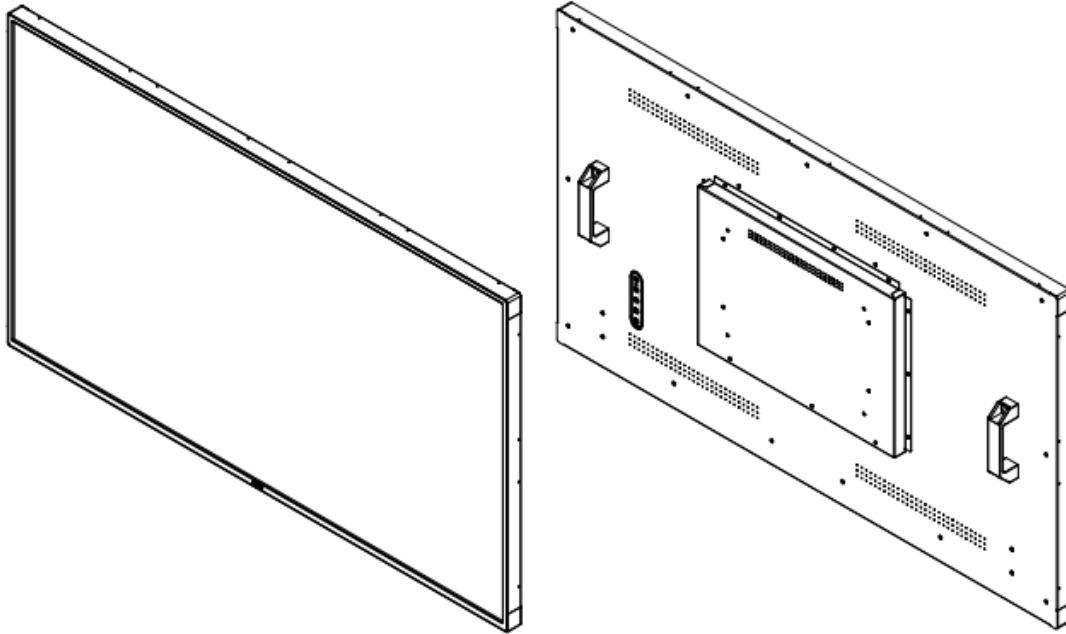

Mechanical Drawing

Outline Dimensions

Unit:mm

NOTE :

O.D. : OUTLINE DIMENSION

B.O. : BEZEL OPENING

A.A. : LCD ACTIVE AREA

A : 4-M6_USER HOLE_MAX Depth=9mm

Ordering Information

Part Number	Description
ULO4903-LUB-S11	49",500nits,3840x2160,HTni,LID49A,AD68415HHP,O/B,DC24V,3in1,V1

Optional Accessories

Part Number	Description
810618301010	CABLE,POWER,AC,1830mm USA type
810618301090	CABLE,POWER,AC,1830mm Europe type
810618301050	CABLE,POWER,AC,1830mm UK type
810618301170	CABLE,POWER,AC,1830mm Australia type
810618301031	CABLE,POWER,AC,1830mm Japan type