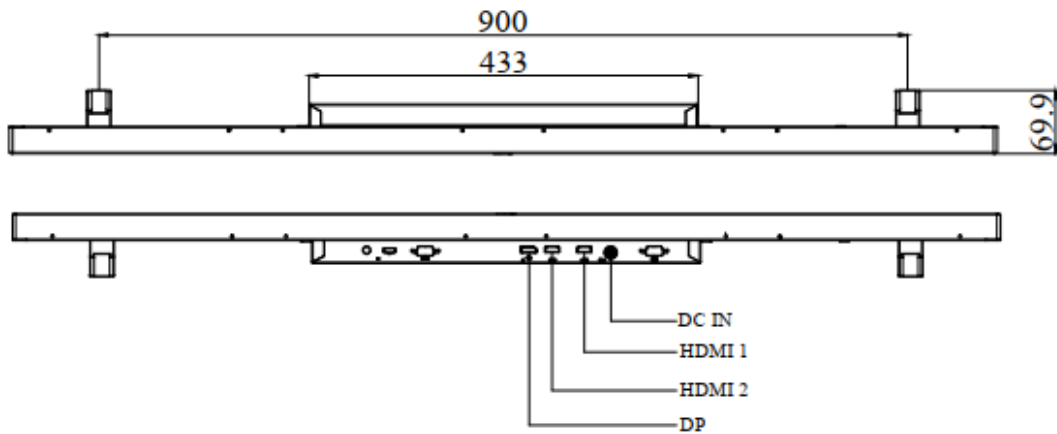

Key Features

- High Brightness 500 nits
- LED Backlight
- LCD Blacking Defect Free (H-Tni 110°C)
- Low Power Consumption
- BL MTBF: 30,000 hours

Specifications

Model Name	ULO4903-L
Description	49" TFT LCD, 500nits LED Backlight, 3840x2160
Screen Size	49"
Display Area (mm)	1073.8(H) x 604(V)
Brightness (Typical)	500 cd/m ²
Resolution	3840X2160
Aspect Ratio	16:9
Contrast Ratio (Typical)	1000 : 1
Pixel Pitch (mm)	0.27963(H) x 027963 (V)
Pixel Pre Inch (PPI)	90
Viewing Angle	178°(H),178°(V)
Color Saturation (NTSC)	80%
Display Colors	1.07G
Response Time (Typical)	8 ms
Panel Interface	V-by-One
Input Interface	HDMIx2, DP
Input Power	DC 24V
Power Consumption	91W
OSD Key	5 Keys (Power Switch, Menu, +, Exit, -)
OSD Control	Brightness, Color, Contrast, Auto Turing, H/V Position...etc
Dimensions (mm)	1099.8 x 632.6 x 54.9
Bezel Size(U/B/L/R)	12.5/16.1/13/13
Mounting	300 x 200 mm
Weight (Net)	22Kg
Operating Temperature	0 °C ~ 50 °C
Storage Temperature	-20 °C ~ 60 °C

Mechanical Drawing

Outline Dimensions

Unit:mm

NOTE :

O.D. : OUTLINE DIMENSION

B.O. : BEZEL OPENING

A.A. : LCD ACTIVE AREA

A : 4-M6_USER HOLE_MAX Depth=9mm

Ordering Information

Part Number	Description
ULO4903-LUB-S11	49",500nits,3840x2160,HTni,LID49A,AD68415HHP,O/B,DC24V,3in1,V1

Optional Accessories

Part Number	Description
810618301010	CABLE,POWER,AC,1830mm USA type
810618301090	CABLE,POWER,AC,1830mm Europe type
810618301050	CABLE,POWER,AC,1830mm UK type
810618301170	CABLE,POWER,AC,1830mm Australia type
810618301031	CABLE,POWER,AC,1830mm Japan type