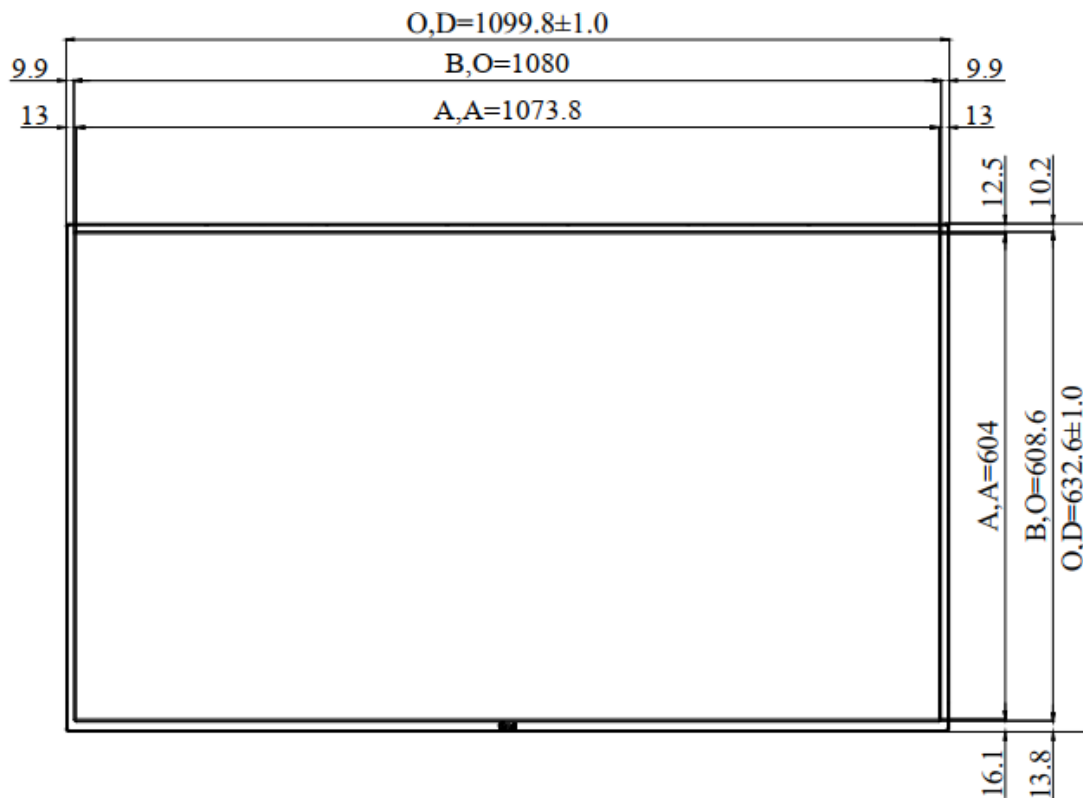

Key Features

- High Brightness 500 nits
- LED Backlight
- LCD Blacking Defect Free (H-Tni 110°C)
- Low Power Consumption
- BL MTBF: 30,000 hours

Specifications

Model Name	ULO4903-L
Description	49" TFT LCD, 500nits LED Backlight, 3840x2160
Screen Size	49"
Display Area (mm)	1073.8(H) x 604(V)
Brightness (Typical)	500 cd/m ²
Resolution	3840X2160
Aspect Ratio	16:9
Contrast Ratio (Typical)	1000 : 1
Pixel Pitch (mm)	0.27963(H) x 027963 (V)
Pixel Pre Inch (PPI)	90
Viewing Angle	178°(H),178°(V)
Color Saturation (NTSC)	80%
Display Colors	1.07G
Response Time (Typical)	8 ms
Panel Interface	V-by-One
Input Interface	HDMIx2, DP
Input Power	DC 24V
Power Consumption	91W
OSD Key	5 Keys (Power Switch, Menu, +, Exit, -)
OSD Control	Brightness, Color, Contrast, Auto Turing, H/V Position...etc
Dimensions (mm)	1099.8 x 632.6 x 54.9
Bezel Size(U/B/L/R)	12.5/16.1/13/13
Mounting	300 x 200 mm
Weight (Net)	22Kg
Operating Temperature	0 °C ~ 50 °C
Storage Temperature	-20 °C ~ 60 °C

Mechanical Drawing

Outline Dimensions

Unit:mm

NOTE :

O.D. : OUTLINE DIMENSION

B.O. : BEZEL OPENING

A.A. : LCD ACTIVE AREA

A : 4-M6_USER HOLE_MAX Depth=9mm

Ordering Information

Part Number	Description
ULO4903-LUB-S11	49",500nits,3840x2160,HTni,LID49A,AD68415HHP,O/B,DC24V,3in1,V1

Optional Accessories

Part Number	Description
810618301010	CABLE,POWER,AC,1830mm USA type
810618301090	CABLE,POWER,AC,1830mm Europe type
810618301050	CABLE,POWER,AC,1830mm UK type
810618301170	CABLE,POWER,AC,1830mm Australia type
810618301031	CABLE,POWER,AC,1830mm Japan type