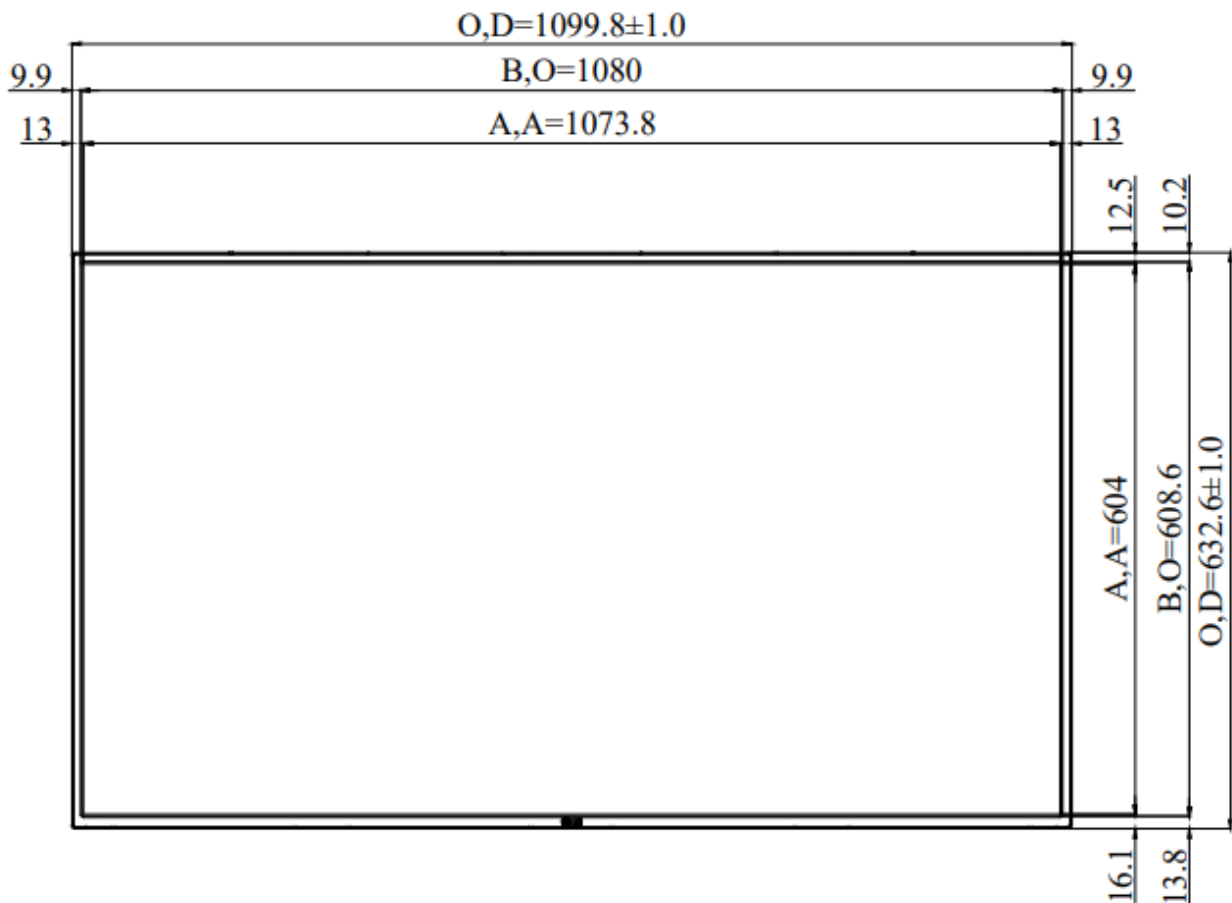

Key Features

- High Brightness 700 nits
- LED Backlight
- LCD Blacking Defect Free (H-Tni 110°C)
- Slim Bezel
- BL MTBF: 100,000 hours

Specifications

Model Name	ULO4904-LNU
Description	49" TFT LCD, 700 nits LED Backlight, 3840x2160
Screen Size	49"
Display Area (mm)	1073.8(H) x 604(V)
Brightness	700 cd/m ²
Resolution	3840 x 2160
Aspect Ratio	16 : 9
Contrast Ratio	900: 1
Pixel Pitch (mm)	0.27963(H) x 0.27963(V)
Pixel Pre Inch (PPI)	90
Viewing Angle	178°(H),178°(V)
Color Saturation (NTSC)	80%
Display Colors	1.07G
Response Time (Typical)	8ms
Panel Interface	V-by-One
AD Board Input Interface	HDMIx2, DP
Input Power	DC24V
Power Consumption	105W
OSD Key	5 Keys (Power Switch, Menu, +, Exit, -)
OSD Control	Brightness, Color, Contrast, H/V Position...etc
Dimensions (mm)	1099.8 x 632.6 x 69.9
Bezel Size(U/B/L/R)	12.5/16.1/13/13 mm
Weight (Net)	22kg
Mounting	300x200 mm
Operating Temperature	0 °C ~ 50 °C
Storage Temperature	-20 °C ~ 60 °C

Mechanical Drawing

Outline Dimensions

Unit:mm

NOTE :

O.D. : OUTLINE DIMENSION

B.O. : BEZEL OPENING

A.A. : LCD ACTIVE AREA

A : 4-M6_USER HOLE_MAX Depth=9mm

Ordering Information

Part Number	Description
ULO4904-LUB-S11	49", 700nits, 3840x2160, HTni, LID49C, AD68415HHP, O/B, DC24V, 3in1, V1

Optional Accessories

Part Number	Description
810618301010	CABLE.POWER.AC.1830mm USA type
810618301090	CABLE,POWER,AC,1830mm Europe type
810618301050	CABLE.POWER.AC.1830mm UK type
810618301170	CABLE.POWER,AC,1830mm Australia type
810618301031	CABLE.POWER.AC.1830mm Japan type