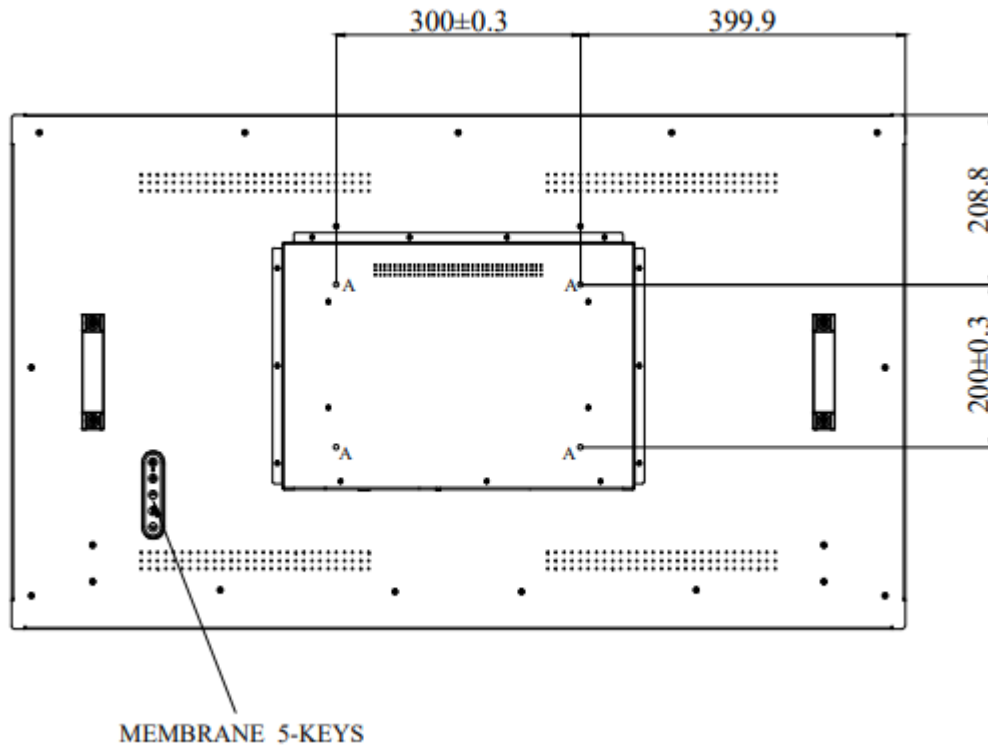

Key Features

- High Brightness 700 nits
- LED Backlight
- LCD Blacking Defect Free (H-Tni 110°C)
- Slim Bezel
- BL MTBF: 100,000 hours

Specifications

Model Name	ULO4904-LNU
Description	49" TFT LCD, 700 nits LED Backlight, 3840x2160
Screen Size	49"
Display Area (mm)	1073.8(H) x 604(V)
Brightness	700 cd/m ²
Resolution	3840 x 2160
Aspect Ratio	16 : 9
Contrast Ratio	900: 1
Pixel Pitch (mm)	0.27963(H) x 0.27963(V)
Pixel Pre Inch (PPI)	90
Viewing Angle	178°(H),178°(V)
Color Saturation (NTSC)	80%
Display Colors	1.07G
Response Time (Typical)	8ms
Panel Interface	V-by-One
AD Board Input Interface	HDMIx2, DP
Input Power	DC24V
Power Consumption	105W
OSD Key	5 Keys (Power Switch, Menu, +, Exit, -)
OSD Control	Brightness, Color, Contrast, H/V Position...etc
Dimensions (mm)	1099.8 x 632.6 x 69.9
Bezel Size(U/B/L/R)	12.5/16.1/13/13 mm
Weight (Net)	22kg
Mounting	300x200 mm
Operating Temperature	0 °C ~ 50 °C
Storage Temperature	-20 °C ~ 60 °C

Mechanical Drawing

Outline Dimensions

Unit:mm

NOTE :

O.D. : OUTLINE DIMENSION

B.O. : BEZEL OPENING

A.A. : LCD ACTIVE AREA

A : 4-M6_USER HOLE_MAX Depth=9mm

Ordering Information

Part Number	Description
ULO4904-LUB-S11	49", 700nits, 3840x2160, HTni, LID49C, AD68415HHP, O/B, DC24V, 3in1, V1

Optional Accessories

Part Number	Description
810618301010	CABLE.POWER.AC.1830mm USA type
810618301090	CABLE,POWER,AC,1830mm Europe type
810618301050	CABLE.POWER.AC.1830mm UK type
810618301170	CABLE.POWER,AC,1830mm Australia type
810618301031	CABLE.POWER.AC.1830mm Japan type