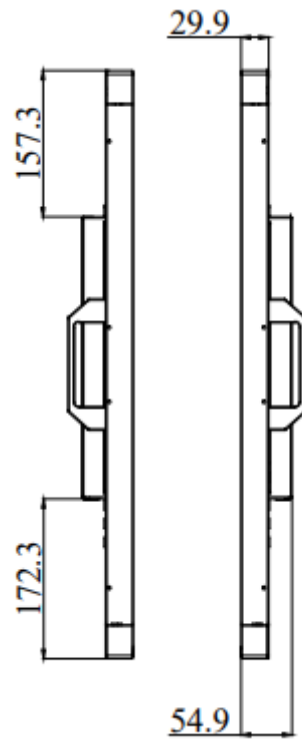

Key Features

- High Brightness 700 nits
- LED Backlight
- LCD Blacking Defect Free (H-Tni 110°C)
- Slim Bezel
- BL MTBF: 100,000 hours

Specifications

Model Name	ULO4904-LNU
Description	49" TFT LCD, 700 nits LED Backlight, 3840x2160
Screen Size	49"
Display Area (mm)	1073.8(H) x 604(V)
Brightness	700 cd/m ²
Resolution	3840 x 2160
Aspect Ratio	16 : 9
Contrast Ratio	900: 1
Pixel Pitch (mm)	0.27963(H) x 0.27963(V)
Pixel Pre Inch (PPI)	90
Viewing Angle	178°(H),178°(V)
Color Saturation (NTSC)	80%
Display Colors	1.07G
Response Time (Typical)	8ms
Panel Interface	V-by-One
AD Board Input Interface	HDMIx2, DP
Input Power	DC24V
Power Consumption	105W
OSD Key	5 Keys (Power Switch, Menu, +, Exit, -)
OSD Control	Brightness, Color, Contrast, H/V Position...etc
Dimensions (mm)	1099.8 x 632.6 x 69.9
Bezel Size(U/B/L/R)	12.5/16.1/13/13 mm
Weight (Net)	22kg
Mounting	300x200 mm
Operating Temperature	0 °C ~ 50 °C
Storage Temperature	-20 °C ~ 60 °C

Mechanical Drawing

Outline Dimensions

Unit:mm

NOTE :

O.D. : OUTLINE DIMENSION

B.O. : BEZEL OPENING

A.A. : LCD ACTIVE AREA

A : 4-M6_USER HOLE_MAX Depth=9mm

Ordering Information

Part Number	Description
ULO4904-LUB-S11	49", 700nits, 3840x2160, HTni, LID49C, AD68415HHP, O/B, DC24V, 3in1, V1

Optional Accessories

Part Number	Description
810618301010	CABLE.POWER.AC.1830mm USA type
810618301090	CABLE,POWER,AC,1830mm Europe type
810618301050	CABLE.POWER.AC.1830mm UK type
810618301170	CABLE.POWER,AC,1830mm Australia type
810618301031	CABLE.POWER.AC.1830mm Japan type