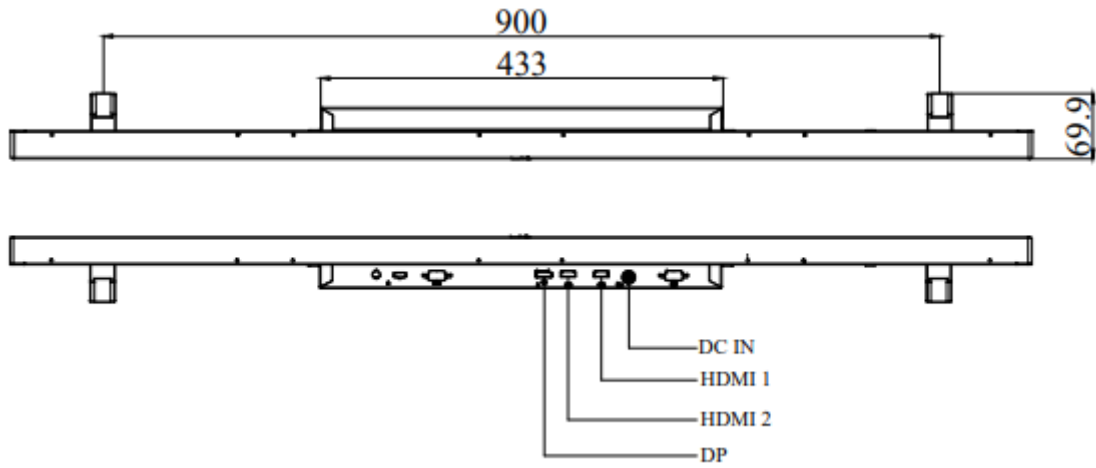

Key Features

- High Brightness 700 nits
- LED Backlight
- LCD Blacking Defect Free (H-Tni 110°C)
- Slim Bezel
- BL MTBF: 100,000 hours

Specifications

Model Name	ULO4904-LNU
Description	49" TFT LCD, 700 nits LED Backlight, 3840x2160
Screen Size	49"
Display Area (mm)	1073.8(H) x 604(V)
Brightness	700 cd/m ²
Resolution	3840 x 2160
Aspect Ratio	16 : 9
Contrast Ratio	900: 1
Pixel Pitch (mm)	0.27963(H) x 0.27963(V)
Pixel Pre Inch (PPI)	90
Viewing Angle	178°(H),178°(V)
Color Saturation (NTSC)	80%
Display Colors	1.07G
Response Time (Typical)	8ms
Panel Interface	V-by-One
AD Board Input Interface	HDMIx2, DP
Input Power	DC24V
Power Consumption	105W
OSD Key	5 Keys (Power Switch, Menu, +, Exit, -)
OSD Control	Brightness, Color, Contrast, H/V Position...etc
Dimensions (mm)	1099.8 x 632.6 x 69.9
Bezel Size(U/B/L/R)	12.5/16.1/13/13 mm
Weight (Net)	22kg
Mounting	300x200 mm
Operating Temperature	0 °C ~ 50 °C
Storage Temperature	-20 °C ~ 60 °C

Mechanical Drawing

Outline Dimensions

Unit:mm

NOTE :

O.D. : OUTLINE DIMENSION

B.O. : BEZEL OPENING

A.A. : LCD ACTIVE AREA

A : 4-M6_USER HOLE_MAX Depth=9mm

Ordering Information

Part Number	Description
ULO4904-LUB-S11	49", 700nits, 3840x2160, HTni, LID49C, AD68415HHP, O/B, DC24V, 3in1, V1

Optional Accessories

Part Number	Description
810618301010	CABLE.POWER.AC.1830mm USA type
810618301090	CABLE,POWER,AC,1830mm Europe type
810618301050	CABLE.POWER.AC.1830mm UK type
810618301170	CABLE.POWER,AC,1830mm Australia type
810618301031	CABLE.POWER.AC.1830mm Japan type