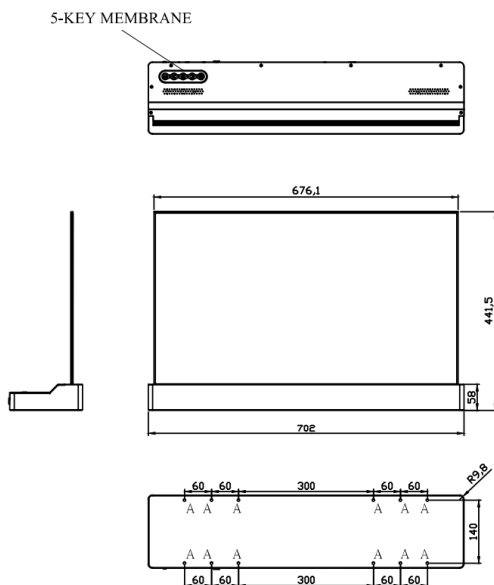

TLD3000-L

30" OLED Transparent Display

Key Features:

Panel Size: 30"

Resolution: 1366 x 768

Brightness: 150~350nits (Auto Dimming)

Self-emissive (w/o Backlight)

Thickness: 1.62mm (Ultra-thin)

High Contrast Ratio: 135,000 : 1

Transparent Ratio: 43%

Reflectivity Ratio: 29%

Color Depth: 1.07B

High Color Saturation: 90%

Low Power Consumption

Mechanical Drawing

Outline Dimensions

Unit:mm

Note :

A:12-M6 USER HOLE _MAX. DEPTH=8mm

REV	ECN NO.	DESCRIPTION	SIGN	DATE
△		Design Drawing	Dicky	2023/12/20

UNIT	SCALE	WEIGHT	ANGLE GENERAL TOLERANCE	ORIGINAL MODEL
mm	-	-	3rd Angle	TLD3202

TITLE DIM

(BACK)

(FRONT)

(SIDE)

(SIDE)

(TOP)

Ordering Information

Part Number	Description
TLD3000-L	30" OLED Transparent Display